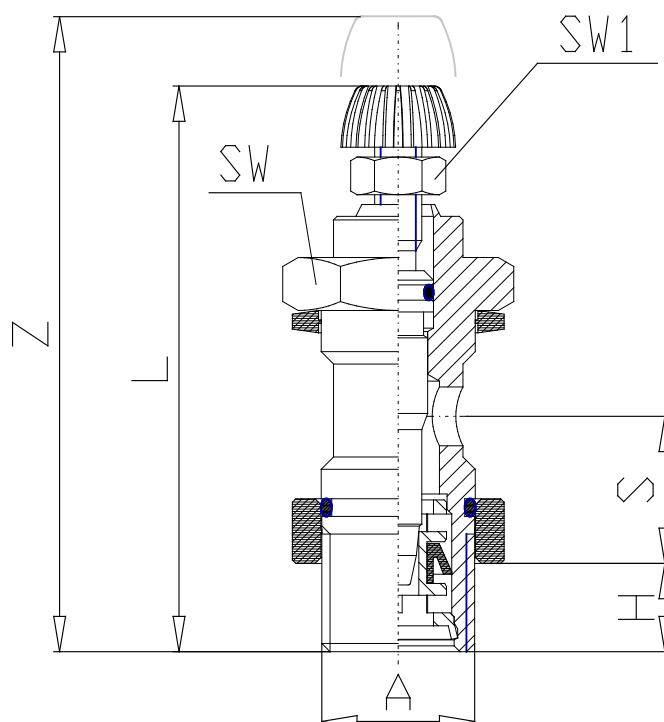

Valves - Series MCO

Product code: MCO 702-M5

Datasheet creation date: 19/05/2026 08:51

Check the most updated document online [click here](#)

TECHNICAL DATA

| | |
|------|------------|
| Mod. | MCO 702-M5 |
|------|------------|

Valves - Series MCO

Product code: MCO 702-M5

DIMENSIONS

| | |
|-----------------|------|
| A | M5 |
| H (mm) | 3.5 |
| L (mm) | 31.0 |
| S (mm) | 5.5 |
| SW (mm) | 8 |
| SW1 (mm) | 5.5 |
| Z (mm) | 35.0 |
| M (mm) | - |