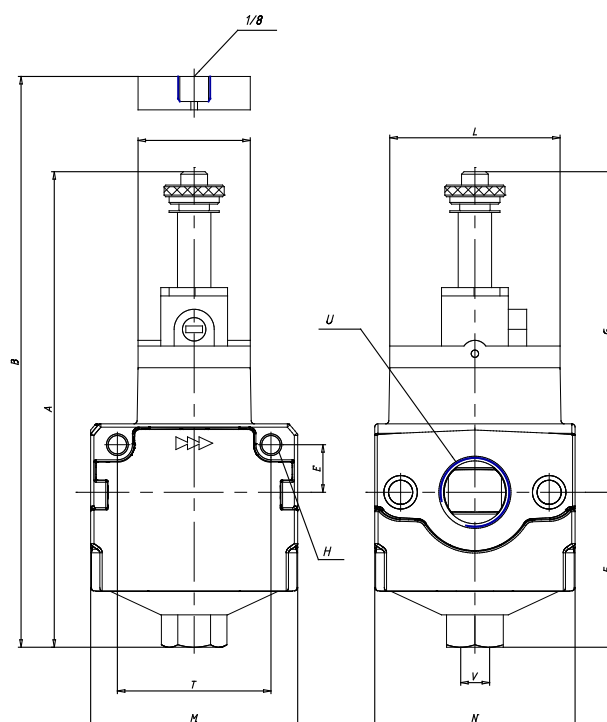

Isolation valve 3/2 electric/pneumatic MC - Serie MC

Product code: MC238-V16

Datasheet creation date: 19/05/2026 17:27

Check the most updated document online [click here](#)

TECHNICAL DATA

Mod.	MC238-V16
U	G3/8

Isolation valve 3/2 electric/pneumatic MC - Serie MC

Product code: MC238-V16

DIMENSIONS

A (mm)	142.5
B (mm)	-
E (mm)	14
F (mm)	46.5
G (mm)	96
H (mm)	5.5
I (mm)	33.5
L (mm)	51
M (mm)	62
N (mm)	60
T (mm)	46
V	G1/4