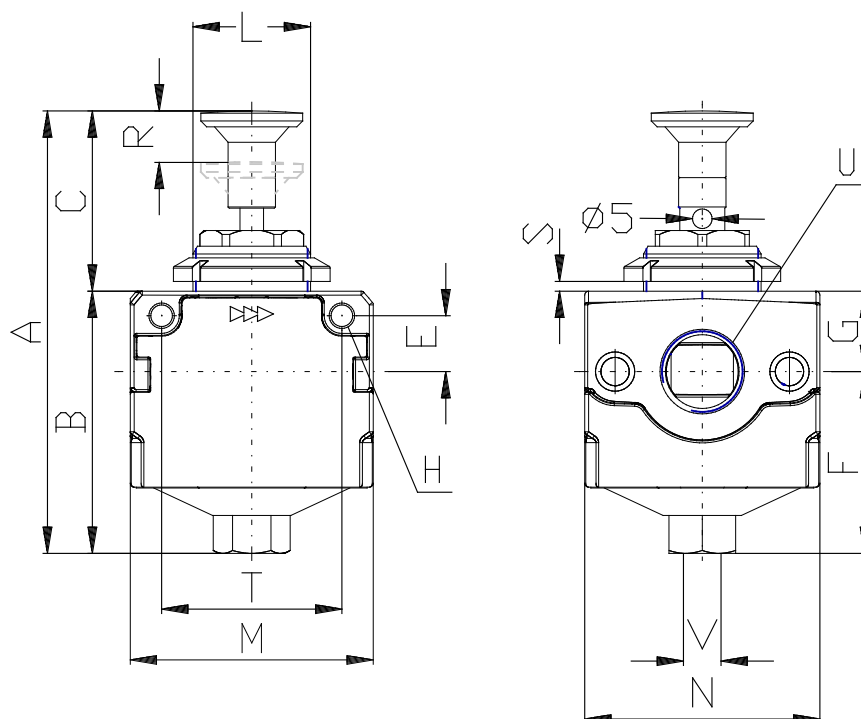

Locable isolation 3/2-way valve Serie MC - Serie MC

Product code: MC238-V01

Datasheet creation date: 19/05/2026 17:28

Check the most updated document online [click here](#)

TECHNICAL DATA

Mod. (mm)	MC238-V01
U	G3/8

Locable isolation 3/2-way valve Serie MC - Serie MC

Product code: MC238-V01

DIMENSIONS

A (mm)	113.0
B (mm)	67.0
C (mm)	46
E (mm)	14
F (mm)	46.5
G (mm)	20.5
H (mm)	5.5
L	30x1.5
M (mm)	62
N (mm)	60
R (mm)	13
heavy	0:6
T (mm)	46
V	G1/4