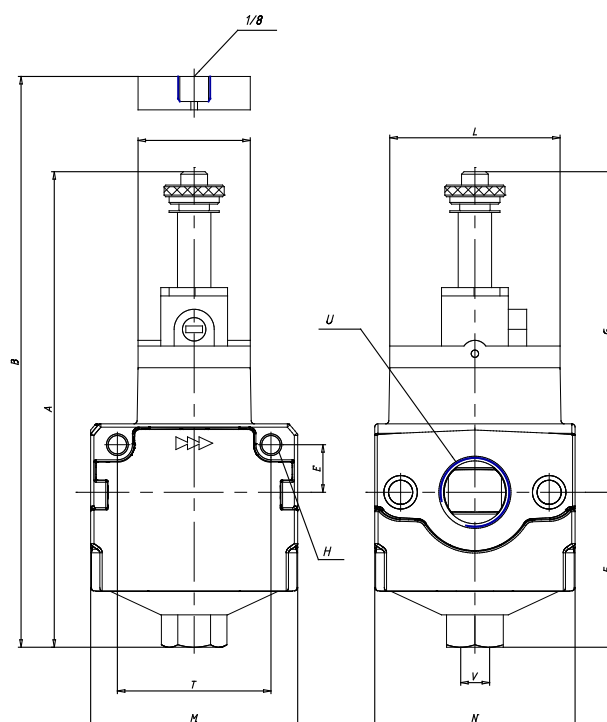

## Isolation valve 3/2 electric/pneumatic MC - Serie MC

Product code: MC202-V36

Datasheet creation date: 19/05/2026 17:30

Check the most updated document online [click here](#)

### TECHNICAL DATA

Mod.	MC202-V36
U	G1/2

## Isolation valve 3/2 electric/pneumatic MC - Serie MC

Product code: MC202-V36

### DIMENSIONS

<b>A (mm)</b>	-
<b>B (mm)</b>	93.5
<b>E (mm)</b>	14
<b>F (mm)</b>	46.5
<b>G (mm)</b>	-
<b>H (mm)</b>	5.5
<b>I (mm)</b>	33.5
<b>L (mm)</b>	51
<b>M (mm)</b>	62
<b>N (mm)</b>	60
<b>T (mm)</b>	46
<b>V</b>	G1/4