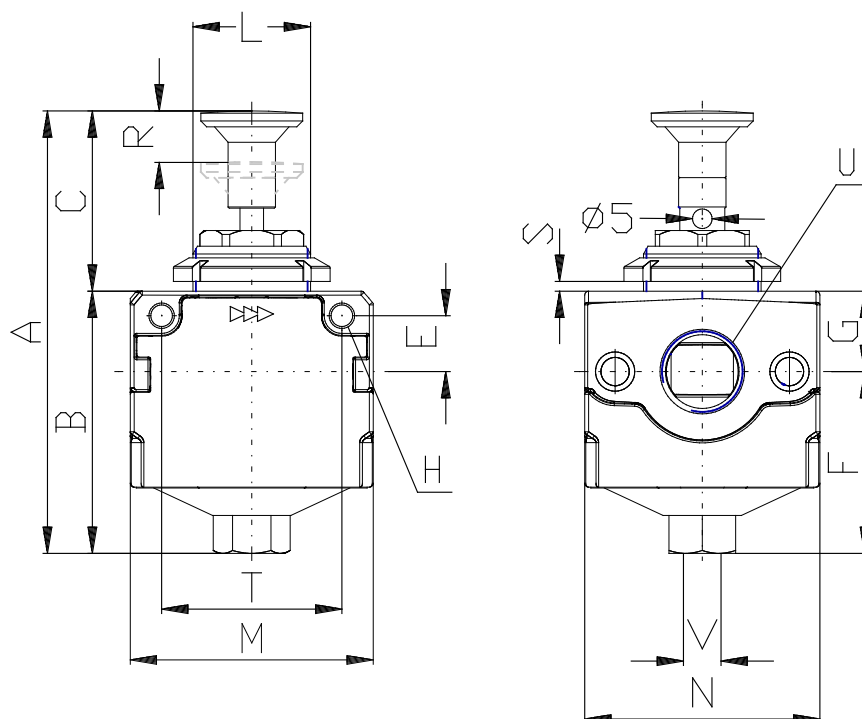

Locable isolation 3/2-way valve Serie MC - Serie MC

Product code: MC202-V01

Datasheet creation date: 19/05/2026 08:51

Check the most updated document online [click here](#)

TECHNICAL DATA

Mod. (mm)	MC202-V01
U	G1/2

Locable isolation 3/2-way valve Serie MC - Serie MC

Product code: MC202-V01

DIMENSIONS

A (mm)	113.0
B (mm)	67.0
C (mm)	46
E (mm)	14
F (mm)	46.5
G (mm)	20.5
H (mm)	5.5
L	30x1.5
M (mm)	62
N (mm)	60
R (mm)	13
heavy	0:6
T (mm)	46
V	G1/4