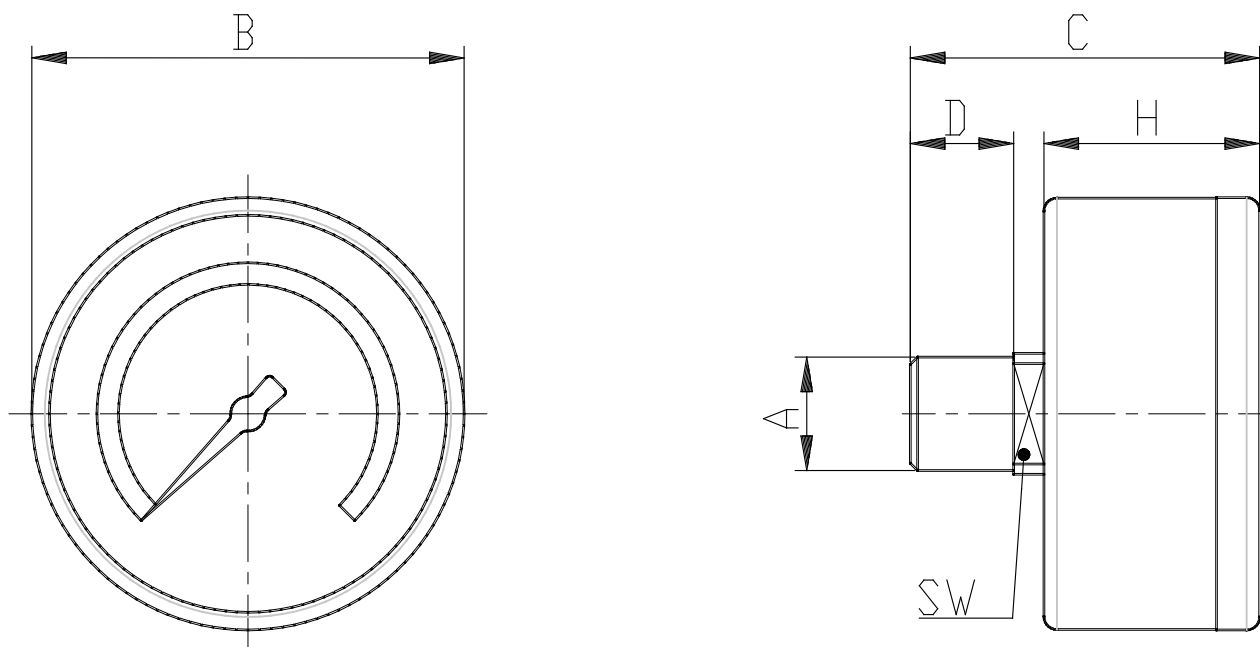

- Pressure gauges with rear connection

Product code: M053-P06

Datasheet creation date: 19/05/2026 08:54

Check the most updated document online [click here](#)

■ TECHNICAL DATA

Mod.	M053-P06
------	----------

- Pressure gauges with rear connection

Product code: M053-P06

■ DIMENSIONS

A	R1/8
B (mm)	50.000
C (mm)	41.500
D (mm)	10.000
H (mm)	25.000
SW (mm)	14.000
R (bar)	0-6 bar