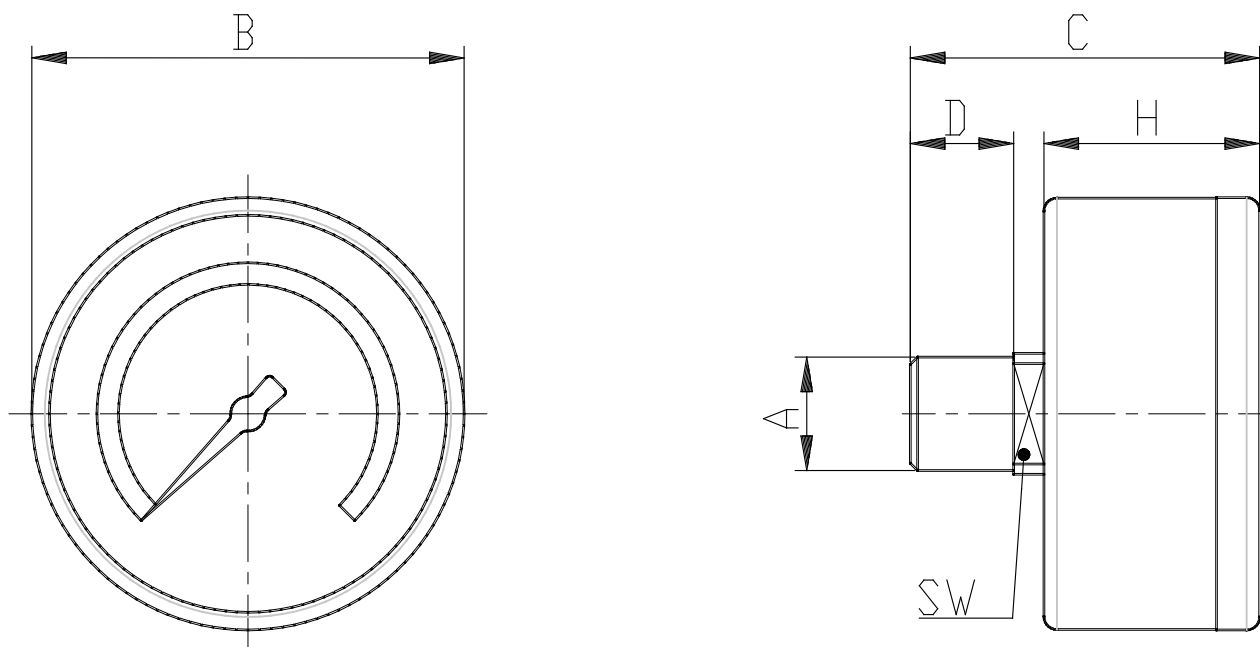

- Pressure gauges with rear connection

Product code: M043-P12

Datasheet creation date: 19/05/2026 08:54

Check the most updated document online [click here](#)

■ TECHNICAL DATA

Mod.	M043-P12
------	----------

- Pressure gauges with rear connection

Product code: M043-P12

■ DIMENSIONS

A	R1/8
B (mm)	38.800
C (mm)	41.000
D (mm)	10.000
H (mm)	25.000
SW (mm)	14.000
R (bar)	0-12 bar