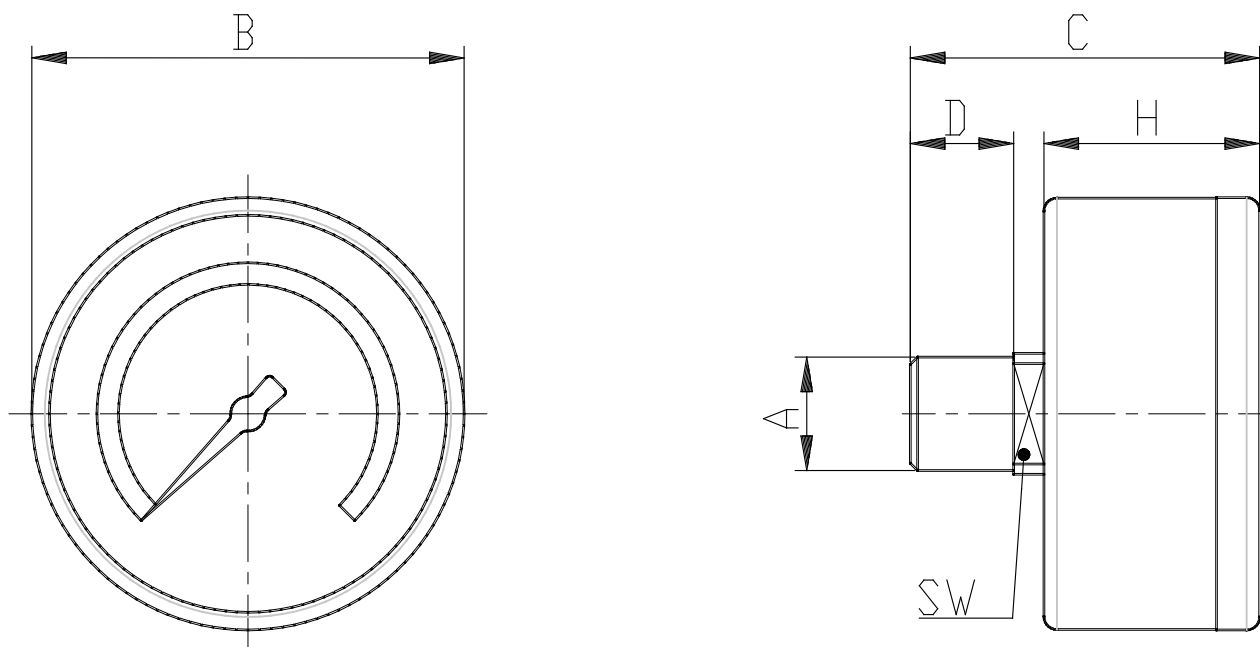

## - Pressure gauges with rear connection

Product code: M043-P06

Datasheet creation date: 19/05/2026 09:05

Check the most updated document online [click here](#)

### ■ DIMENSIONS

<b>A</b>	R1/8
<b>B (mm)</b>	38.800
<b>C (mm)</b>	41.000
<b>D (mm)</b>	10.000
<b>H (mm)</b>	25.000
<b>SW (mm)</b>	14.000
<b>R (bar)</b>	0-6 bar