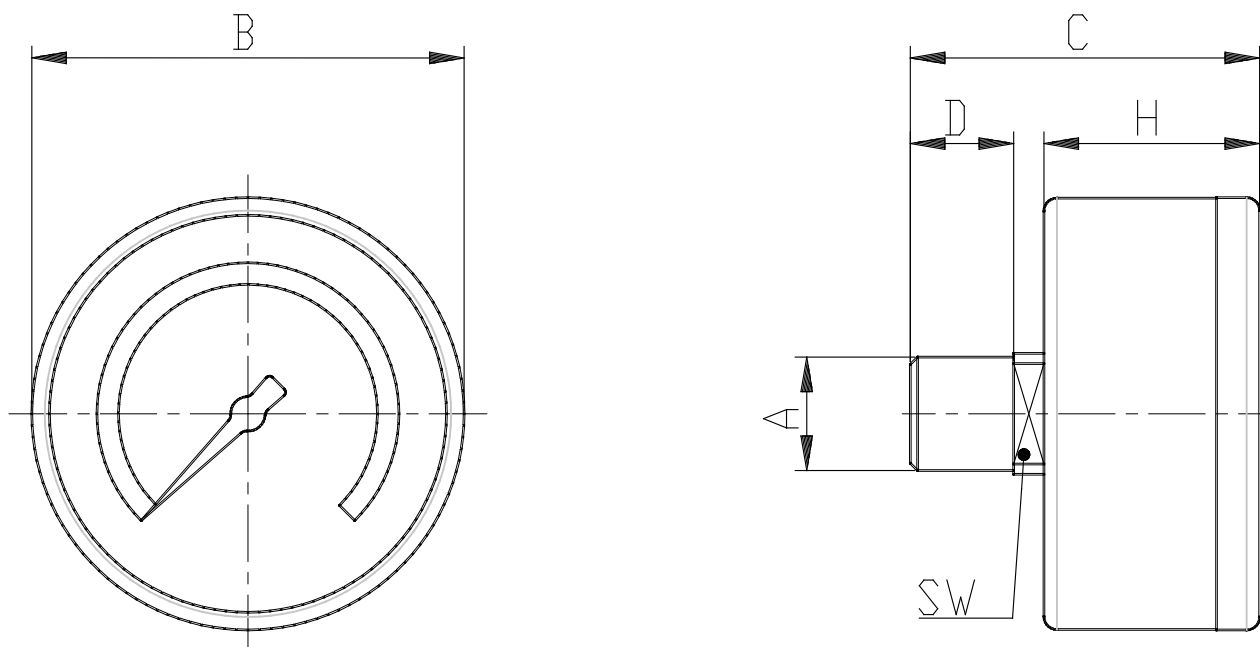

- Pressure gauges with rear connection

Product code: M043-P04

Datasheet creation date: 19/05/2026 08:54

Check the most updated document online [click here](#)

■ TECHNICAL DATA

Mod.	M043-P04
------	----------

- Pressure gauges with rear connection

Product code: M043-P04

■ DIMENSIONS

A	R1/8
B (mm)	38.800
C (mm)	41.000
D (mm)	10.000
H (mm)	25.000
SW (mm)	14.000
R (bar)	0-4 bar