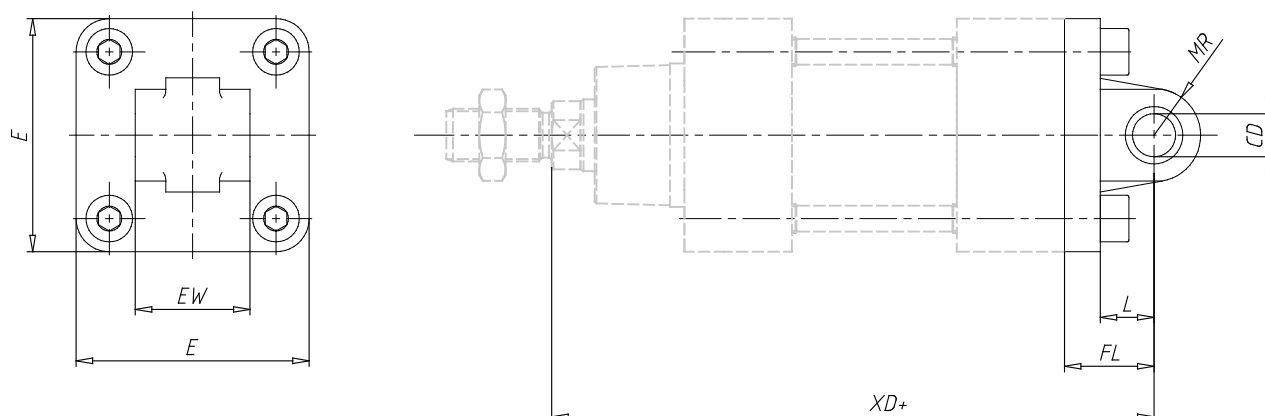

Rear trunnion, male - Mod. L

Product code: L-41-50

Datasheet creation date: 19/05/2026 09:00

Check the most updated document online [click here](#)

■ TECHNICAL DATA

Mod.	L-41-50
------	---------

Rear trunnion, male - Mod. L

Product code: L-41-50

DIMENSIONS

CD (mm)	12
L (mm)	16.0
FL (mm)	27
XD (mm)	170
MR (mm)	12.0
E (mm)	64
EW (mm)	32
torque force	10 Nm