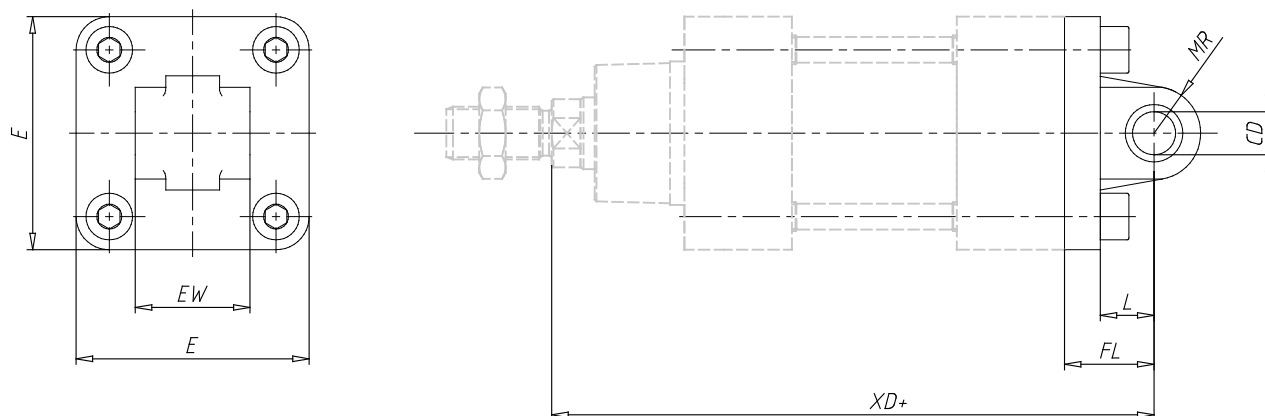

Rear trunnion, male - Mod. L

Product code: L-41-40

Datasheet creation date: 19/05/2026 09:00

Check the most updated document online [click here](#)

■ TECHNICAL DATA

Mod.	L-41-40
------	---------

Rear trunnion, male - Mod. L

Product code: L-41-40

DIMENSIONS

CD (mm)	12
L (mm)	16.0
FL (mm)	25
XD (mm)	160
MR (mm)	12.0
E (mm)	52
EW (mm)	28
torque force	5 Nm