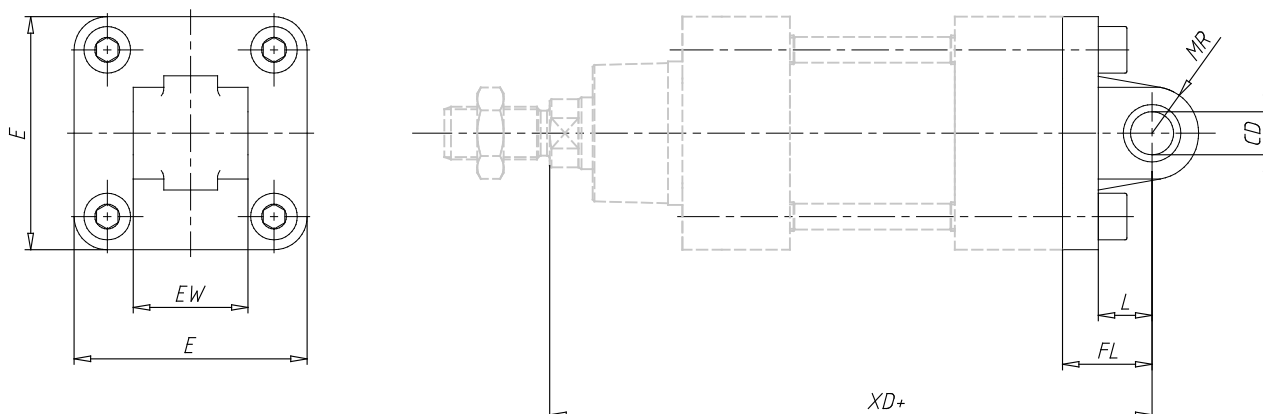

Rear trunnion, male - Mod. L

Product code: L-41-32

Datasheet creation date: 19/05/2026 08:54

Check the most updated document online [click here](#)

■ TECHNICAL DATA

Mod.	L-41-32
------	---------

Rear trunnion, male - Mod. L

Product code: L-41-32

DIMENSIONS

CD (mm)	10
L (mm)	12.5
FL (mm)	22
XD (mm)	142
MR (mm)	10.0
E (mm)	47
EW (mm)	26
torque force	5 Nm