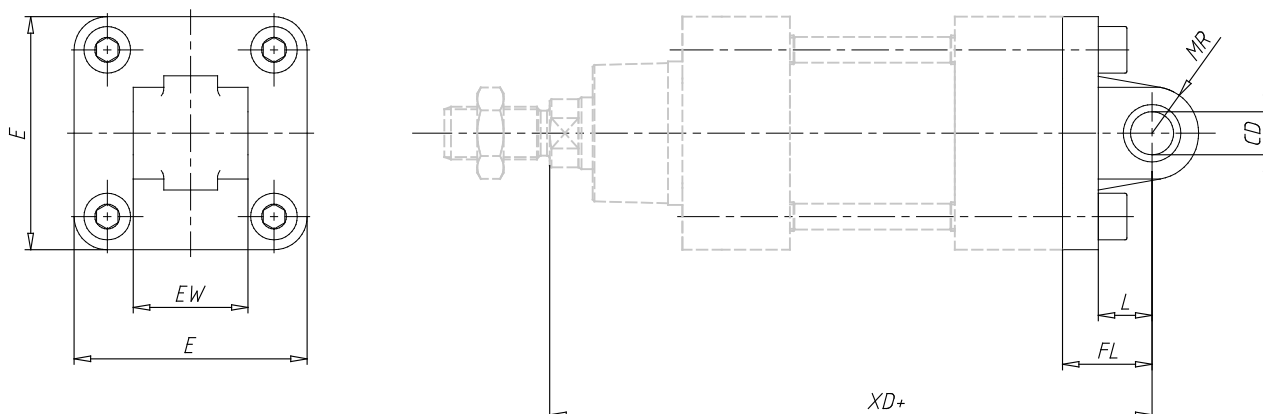

Rear trunnion, male - Mod. L

Product code: L-41-125

Datasheet creation date: 19/05/2026 08:31

Check the most updated document online [click here](#)

TECHNICAL DATA

Mod.	L-41-125
------	----------

Rear trunnion, male - Mod. L

Product code: L-41-125

DIMENSIONS

CD (mm)	25
L (mm)	30.0
FL (mm)	50
XD (mm)	275
MR (mm)	25.0
E (mm)	140
EW (mm)	70
torque force	20 Nm