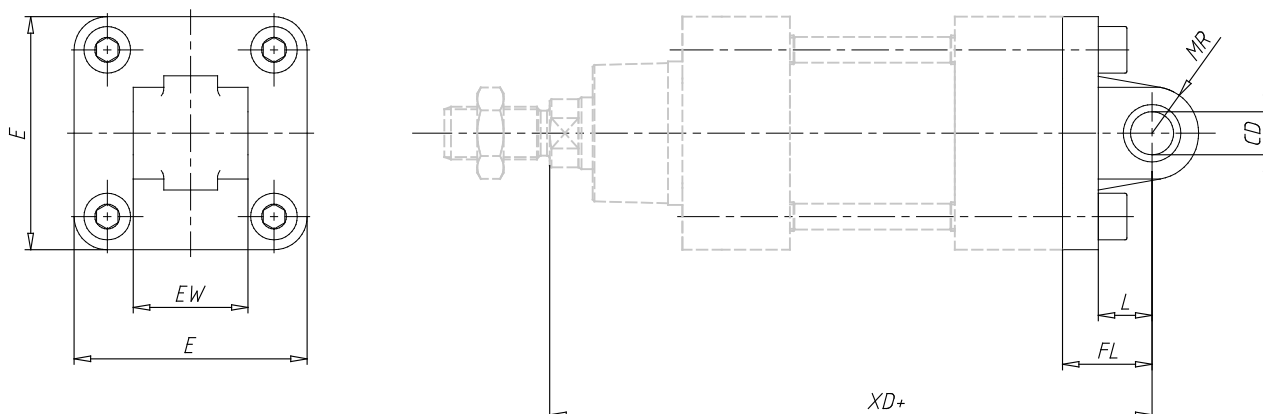

## Rear trunnion, male - Mod. L

Product code: L-41-100

Datasheet creation date: 19/05/2026 08:31

Check the most updated document online [click here](#)

## Rear trunnion, male - Mod. L

Product code: L-41-100

### DIMENSIONS

<b>CD (mm)</b>	20
<b>L (mm)</b>	27.0
<b>FL (mm)</b>	41
<b>XD (mm)</b>	230
<b>MR (mm)</b>	20.0
<b>E (mm)</b>	114
<b>EW (mm)</b>	60
<b>torque force</b>	15 Nm