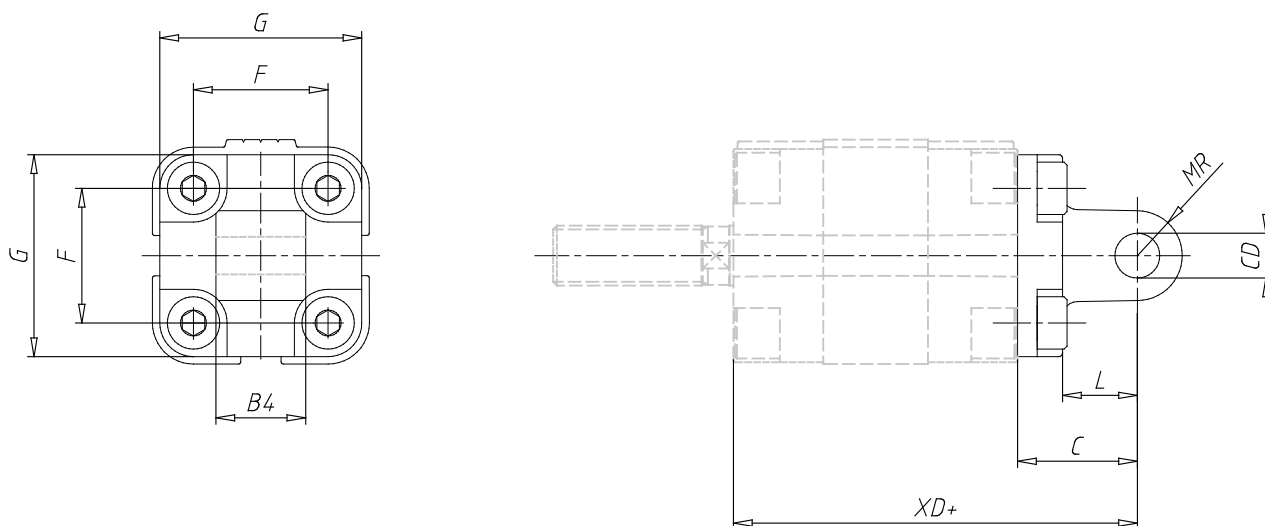

Rear trunnion - Mod. L

Product code: L-31-25

Datasheet creation date: 19/05/2026 08:54

Check the most updated document online [click here](#)

TECHNICAL DATA

Mod.	L-31-25
------	---------

Rear trunnion - Mod. L

Product code: L-31-25

DIMENSIONS

Ø CD (mm)	8
L (mm)	14
C (mm)	20
XD (mm)	59.5
MR (mm)	8
F (mm)	26
G (mm)	38
B4 (mm)	16