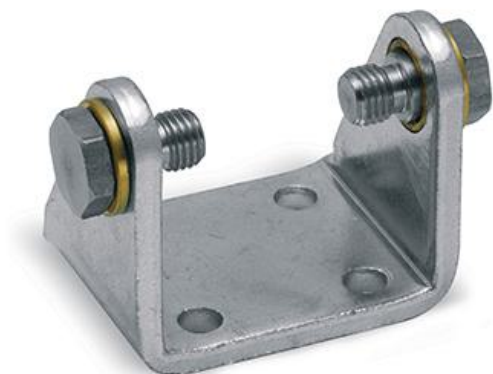

## Rear trunnion - Mod. I

Product code: I-42-50

Datasheet creation date: 19/05/2026 08:31

Check the most updated document online [click here](#)

## Rear trunnion - Mod. I

Product code: I-42-50