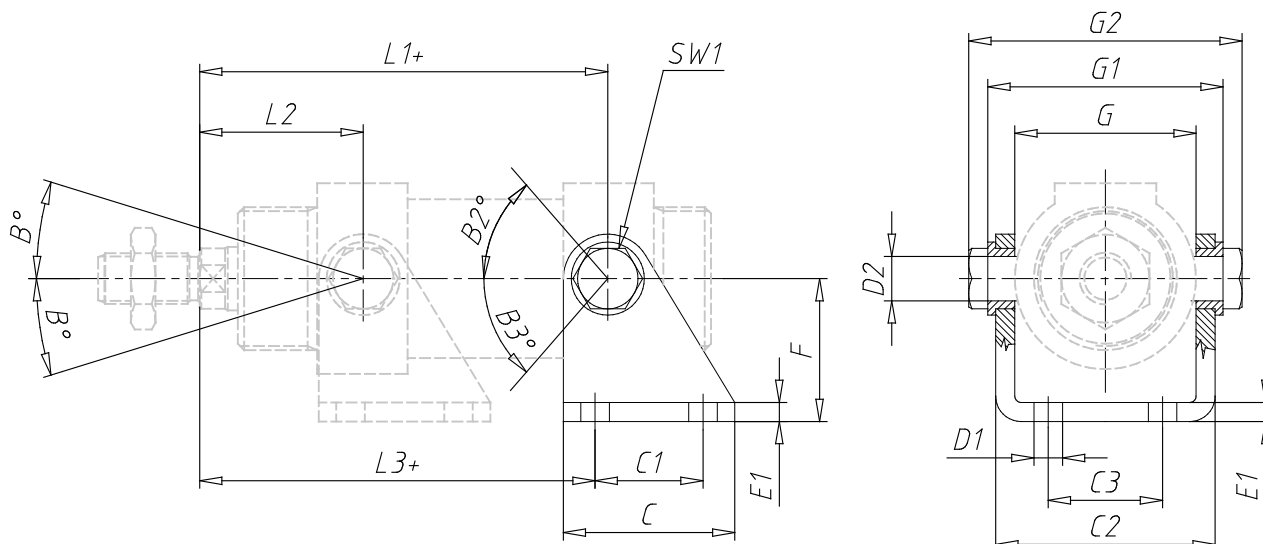

## Rear trunnion - Mod. I

Product code: I-42-50

Datasheet creation date: 19/05/2026 08:31

Check the most updated document online [click here](#)

## Rear trunnion - Mod. I

Product code: I-42-50

### DIMENSIONS

<b>L1 (mm)</b>	128.5
<b>L2 (mm)</b>	51.5
<b>L3 (mm)</b>	124.5
<b>C (mm)</b>	54
<b>C1 (mm)</b>	34
<b>C2 (mm)</b>	69.1
<b>C3 (mm)</b>	36
<b>D1 (mm)</b>	9
<b>D2 (mm)</b>	14
<b>E1 (mm)</b>	6
<b>F (mm)</b>	45
<b>SW1 (mm)</b>	19
<b>G (mm)</b>	57.1
<b>G1 (mm)</b>	74.1
<b>G2 (mm)</b>	86.1