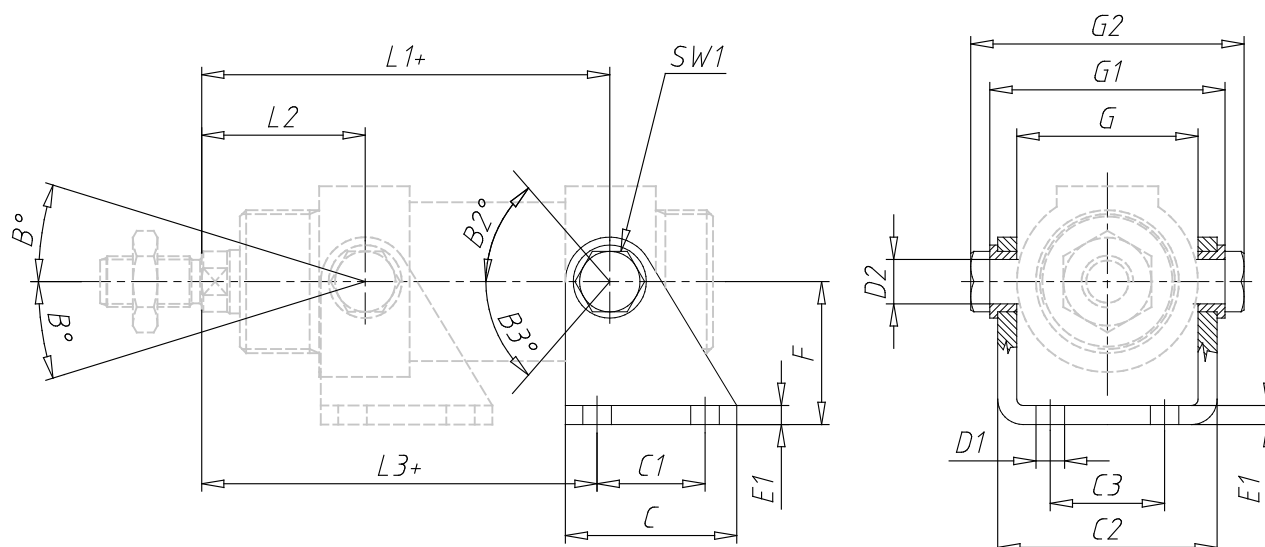

## Rear trunnion - Mod. I

Product code: I-42-32

Datasheet creation date: 19/05/2026 08:30

Check the most updated document online [click here](#)

## Rear trunnion - Mod. I

Product code: I-42-32

### DIMENSIONS

<b>L1 (mm)</b>	109.5
<b>L2 (mm)</b>	36.5
<b>L3 (mm)</b>	105.5
<b>C (mm)</b>	40
<b>C1 (mm)</b>	24
<b>C2 (mm)</b>	46.1
<b>C3 (mm)</b>	20
<b>D1 (mm)</b>	7
<b>D2 (mm)</b>	10
<b>E1 (mm)</b>	4
<b>F (mm)</b>	35
<b>SW1 (mm)</b>	13
<b>G (mm)</b>	38.1
<b>G1 (mm)</b>	50.1
<b>G2 (mm)</b>	58.1