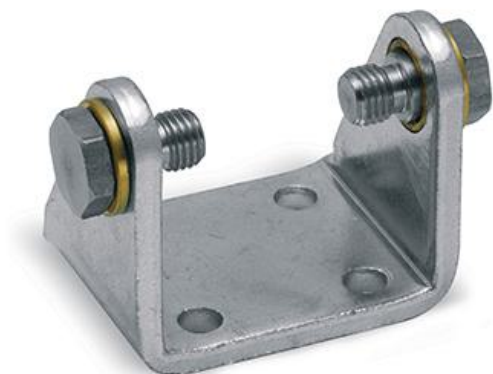

## Rear trunnion - Mod. I

Product code: I-42-32

Datasheet creation date: 19/05/2026 08:30

Check the most updated document online [click here](#)

## Rear trunnion - Mod. I

Product code: I-42-32