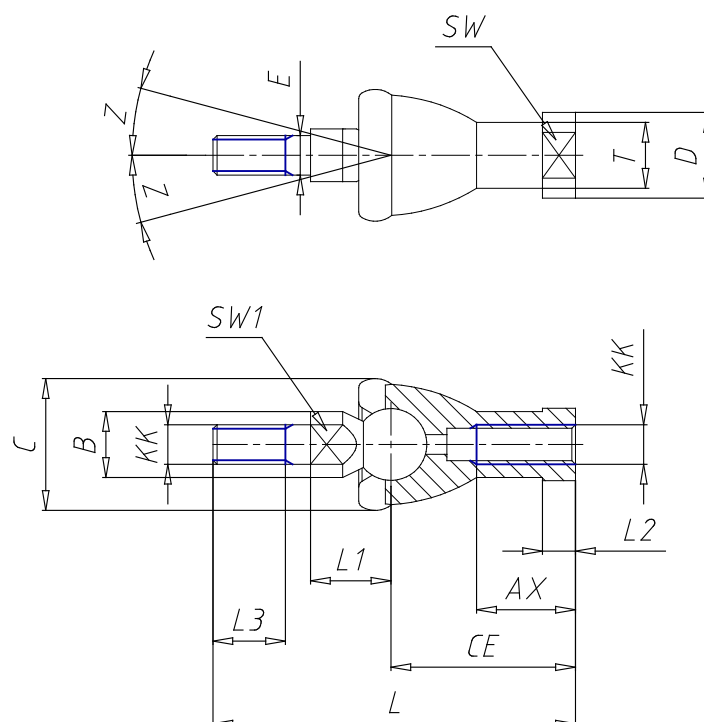

Piston Rod Socket Joint - Mod. GY

Product code: GY-80-100

Datasheet creation date: 19/05/2026 08:54

Check the most updated document online [click here](#)

■ TECHNICAL DATA

Mod.	GY-80-100
------	-----------

Piston Rod Socket Joint - Mod. GY

Product code: GY-80-100

DIMENSIONS

KK	M 20x1.5
L (mm)	133
CE (mm)	63
L2 (mm)	10.0
AX (mm)	38
E (mm)	20
Ø B (mm)	29
Ø C (mm)	45
Ø T (mm)	27.5
Ø D (mm)	34
L1 (mm)	31.5
L3 (mm)	25
SW1 (mm)	24
SW (mm)	30
Z (mm)	7