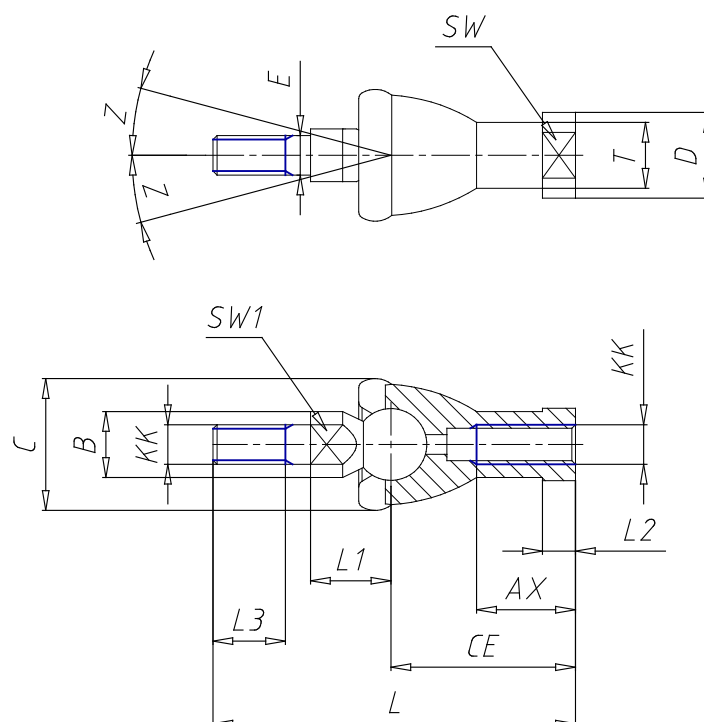

Piston Rod Socket Joint - Mod. GY

Product code: GY-50-63

Datasheet creation date: 19/05/2026 09:09

Check the most updated document online [click here](#)

TECHNICAL DATA

Mod.	GY-50-63
------	----------

Piston Rod Socket Joint - Mod. GY

Product code: GY-50-63

DIMENSIONS

KK	M 16x1.5
L (mm)	112
CE (mm)	50
L2 (mm)	8.0
AX (mm)	27
E (mm)	16
Ø B (mm)	22
Ø C (mm)	40
Ø T (mm)	22.0
Ø D (mm)	27
L1 (mm)	27.5
L3 (mm)	23
SW1 (mm)	19
SW (mm)	22
Z (mm)	11