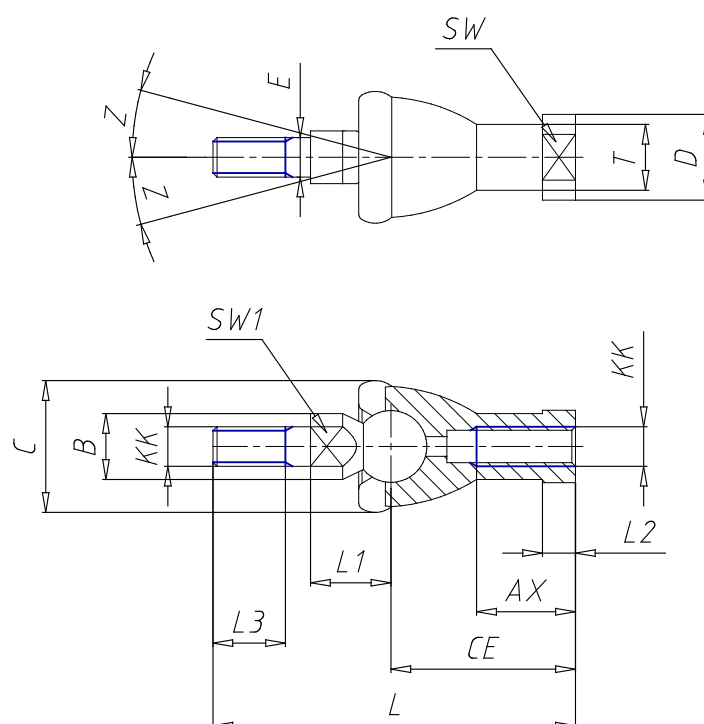

Mod. GY - Piston Rod Socket Joint

Product code: GY-12-16

Datasheet creation date: 19/05/2026 09:04

Check the most updated document online [click here](#)

TECHNICAL DATA

Mod.	GY-12-16
------	----------

Mod. GY - Piston Rod Socket Joint

Product code: GY-12-16

DIMENSIONS

KK	M 6x1
L (mm)	55
CE (mm)	28
L2 (mm)	5.0
AX (mm)	15
E (mm)	6
Ø B (mm)	10
Ø C (mm)	20
Ø T (mm)	10.0
Ø D (mm)	13
L1 (mm)	12.2
L3 (mm)	11
SW1 (mm)	8
SW (mm)	11
Z (mm)	15