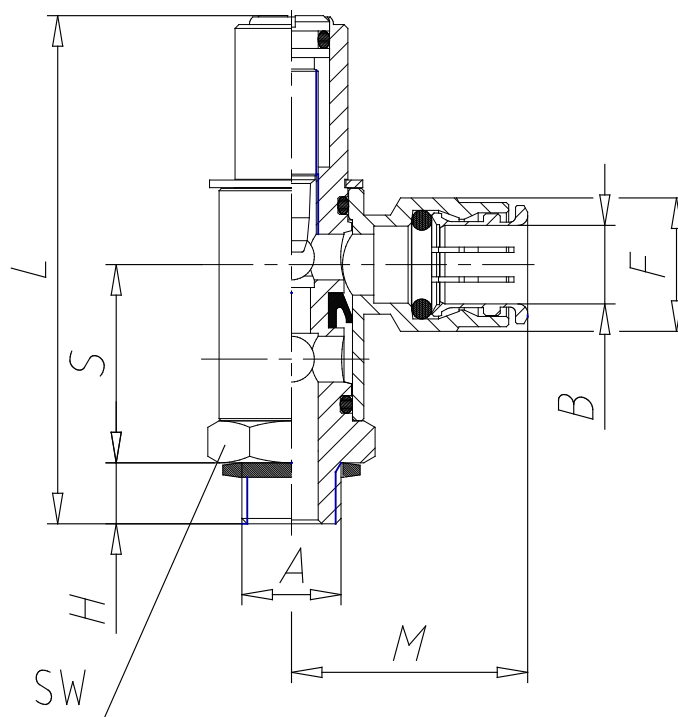

Valves - Series GSCU

Product code: GSCU 804-1/8-8

Datasheet creation date: 19/05/2026 17:11

Check the most updated document online [click here](#)

TECHNICAL DATA

Mod.	GSCU 804-1/8-8
------	----------------

Valves - Series GSCU

Product code: GSCU 804-1/8-8

DIMENSIONS

A	G1/8
B (mm)	8
S (mm)	22.5
H (mm)	5
L (mm)	50.0
M (mm)	28.0
F (mm)	15.0
SW (mm)	14