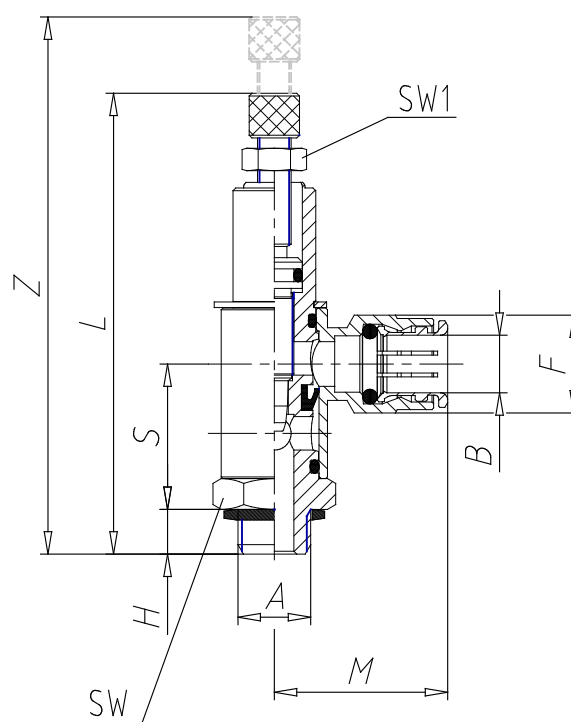

Valves - Series GMVU

Product code: GMVU 906-1/4-10

Datasheet creation date: 19/05/2026 17:11

Check the most updated document online [click here](#)

TECHNICAL DATA

Mod.	GMVU 906-1/4-10
------	-----------------

Valves - Series GMVU

Product code: GMVU 906-1/4-10

DIMENSIONS

A (A)	G1/4
B (B / mm)	10
S (S / mm)	27.0
H (H / mm)	7
L (L / mm)	85.0
Z (Z / mm)	97.5
M (M / mm)	31.0
F (F / mm)	17.5
SW (SW / mm)	19
SW1 (SW1 / mm)	10.0