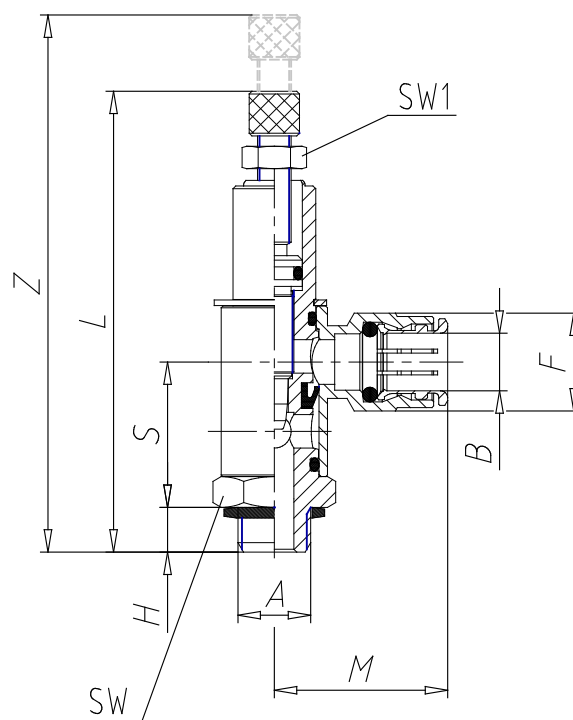

## Valves - Series GMVU

Product code: GMVU 905-1/4-8

Datasheet creation date: 19/05/2026 17:10

Check the most updated document online [click here](#)

### TECHNICAL DATA

Mod.	GMVU 905-1/4-8
------	----------------

## Valves - Series GMVU

Product code: GMVU 905-1/4-8

### DIMENSIONS

<b>A (A)</b>	G1/4
<b>B (B / mm)</b>	8
<b>S (S / mm)</b>	27.0
<b>H (H / mm)</b>	7
<b>L (L / mm)</b>	85.0
<b>Z (Z / mm)</b>	97.5
<b>M (M / mm)</b>	28.5
<b>F (F / mm)</b>	15.0
<b>SW (SW / mm)</b>	19
<b>SW1 (SW1 / mm)</b>	10.0