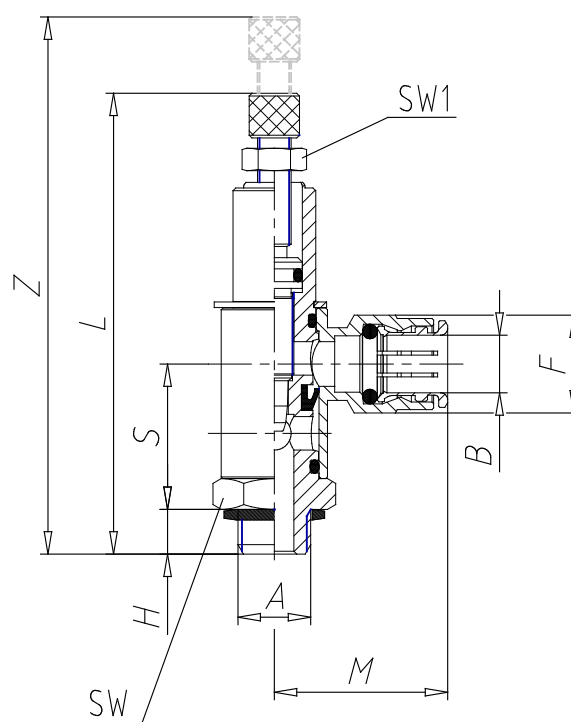

## Valves - Series GMVU

Product code: GMVU 904-1/8-8

Datasheet creation date: 19/05/2026 17:12

Check the most updated document online [click here](#)

### TECHNICAL DATA

Mod.	GMVU 904-1/8-8
------	----------------

## Valves - Series GMVU

Product code: GMVU 904-1/8-8

### DIMENSIONS

<b>A (A)</b>	G1/8
<b>B (B / mm)</b>	8
<b>S (S / mm)</b>	22.5
<b>H (H / mm)</b>	5
<b>L (L / mm)</b>	65.5
<b>Z (Z / mm)</b>	72.5
<b>M (M / mm)</b>	28.0
<b>F (F / mm)</b>	15.0
<b>SW (SW / mm)</b>	14
<b>SW1 (SW1 / mm)</b>	7.0