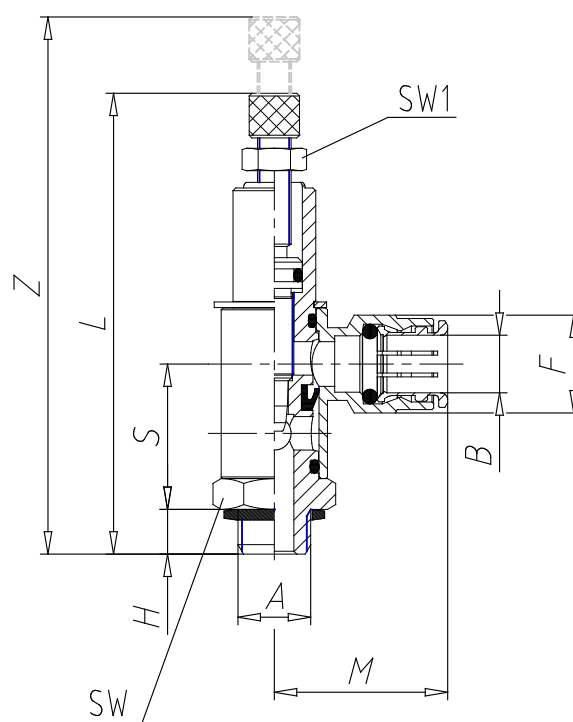

Valves - Series GMVU

Product code: GMVU 903-1/8-6

Datasheet creation date: 19/05/2026 17:11

Check the most updated document online [click here](#)

TECHNICAL DATA

Mod.	GMVU 903-1/8-6
------	----------------

Valves - Series GMVU

Product code: GMVU 903-1/8-6

DIMENSIONS

A (A)	G1/8
B (B / mm)	6
S (S / mm)	22.5
H (H / mm)	5
L (L / mm)	65.5
Z (Z / mm)	72.5
M (M / mm)	26.5
F (F / mm)	13.0
SW (SW / mm)	14
SW1 (SW1 / mm)	7.0