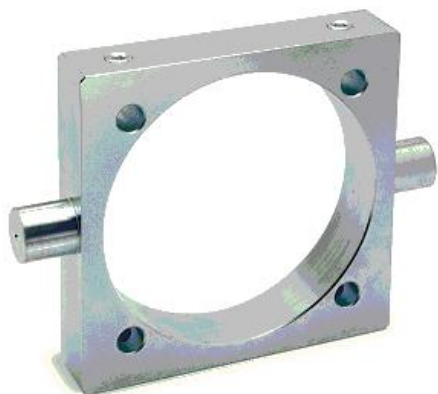

## Centre trunnion - Mod. F

Product code: F-200bubu

Datasheet creation date: 19/05/2026 09:07

Check the most updated document online [click here](#)

## Centre trunnion - Mod. F

Product code: F-200bubu

### DIMENSIONS

<b>XV1 (mm)</b>	160.0
<b>XV2 (mm)</b>	185
<b>XV3 (mm)</b>	210
<b>TM (mm)</b>	250
<b>TK (mm)</b>	40
<b>TD (mm)</b>	32
<b>TL (mm)</b>	32
<b>UW (mm)</b>	240
<b>R (mm)</b>	2