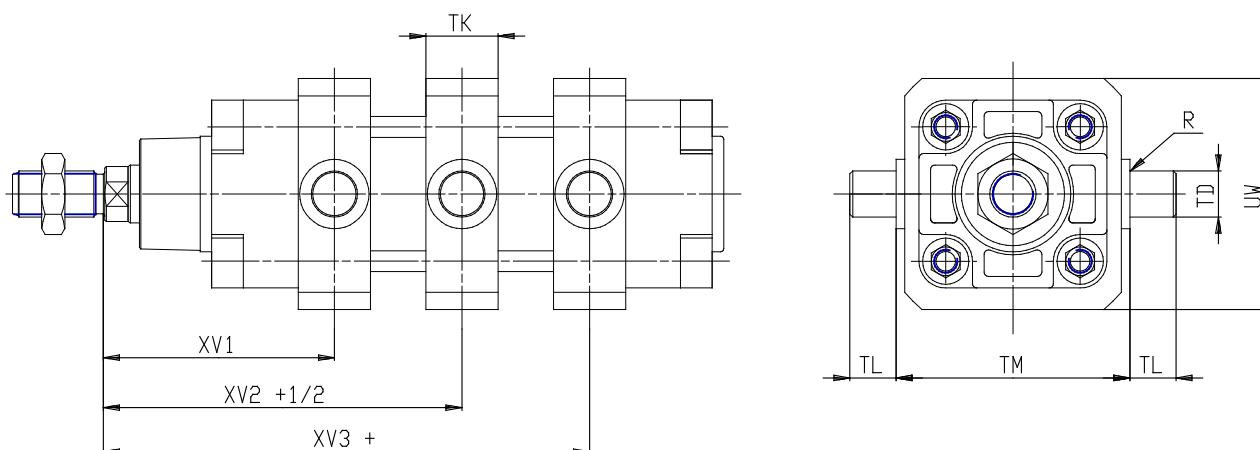

## Centre trunnion - Mod. F

Product code: F-200bubu

Datasheet creation date: 19/05/2026 09:07

Check the most updated document online [click here](#)

### DIMENSIONS

<b>XV1 (mm)</b>	160.0
<b>XV2 (mm)</b>	185
<b>XV3 (mm)</b>	210
<b>TM (mm)</b>	250
<b>TK (mm)</b>	40
<b>TD (mm)</b>	32
<b>TL (mm)</b>	32
<b>UW (mm)</b>	240
<b>R (mm)</b>	2