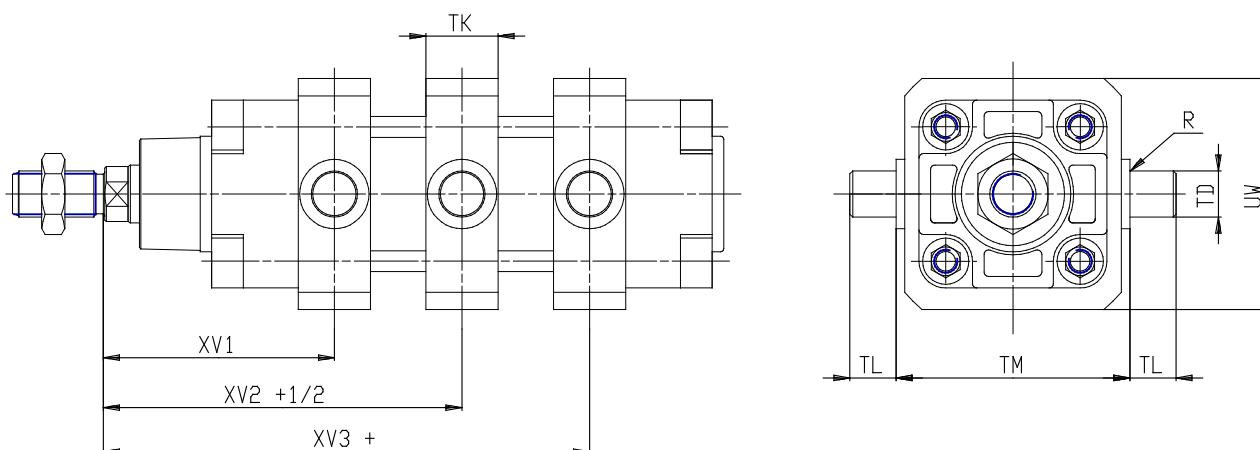

## Centre trunnion - Mod. F

Product code: F-160bubu

Datasheet creation date: 19/05/2026 08:31

Check the most updated document online [click here](#)

### DIMENSIONS

<b>XV1 (mm)</b>	145.0
<b>XV2 (mm)</b>	170
<b>XV3 (mm)</b>	195
<b>TM (mm)</b>	200
<b>TK (mm)</b>	40
<b>TD (mm)</b>	32
<b>TL (mm)</b>	32
<b>UW (mm)</b>	190
<b>R (mm)</b>	2