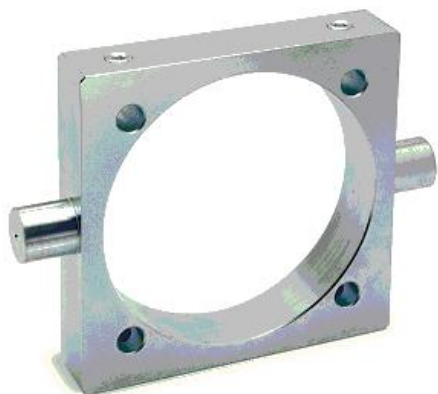

## Centre trunnion - Mod. F

Product code: F-160bubu

Datasheet creation date: 19/05/2026 08:31

Check the most updated document online [click here](#)

### TECHNICAL DATA

Mod.	F-160
------	-------

## Centre trunnion - Mod. F

Product code: F-160bubu

### DIMENSIONS

<b>XV1 (mm)</b>	145.0
<b>XV2 (mm)</b>	170
<b>XV3 (mm)</b>	195
<b>TM (mm)</b>	200
<b>TK (mm)</b>	40
<b>TD (mm)</b>	32
<b>TL (mm)</b>	32
<b>UW (mm)</b>	190
<b>R (mm)</b>	2