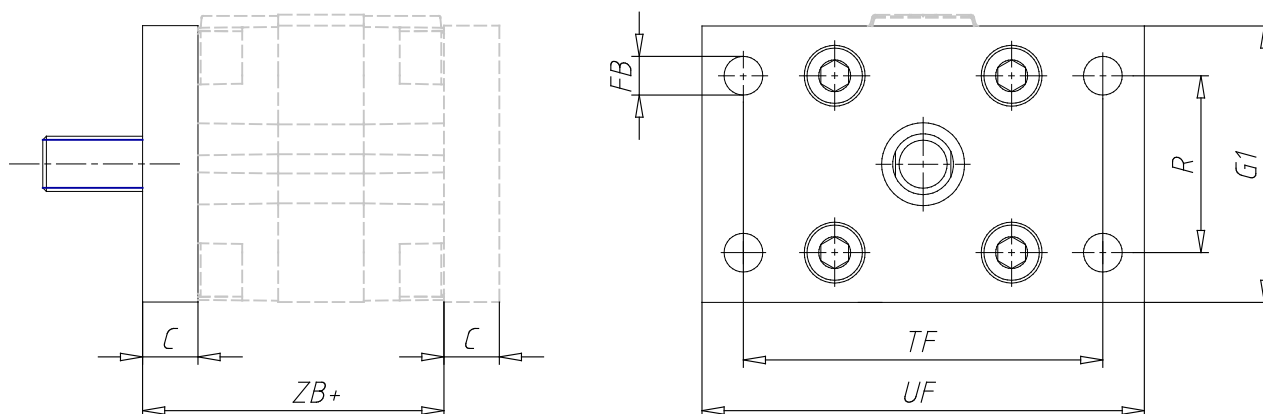

## Rear and front flange - Mod. D- E

Product code: D-E-31-40

Datasheet creation date: 19/05/2026 08:30

Check the most updated document online [click here](#)

### DIMENSIONS

<b>C (mm)</b>	10
<b>ZB (mm)</b>	55.5
<b>TF (mm)</b>	82
<b>R (mm)</b>	36
<b>UF (mm)</b>	102
<b>G1 (mm)</b>	60
<b>∅ FB (mm)</b>	9.0