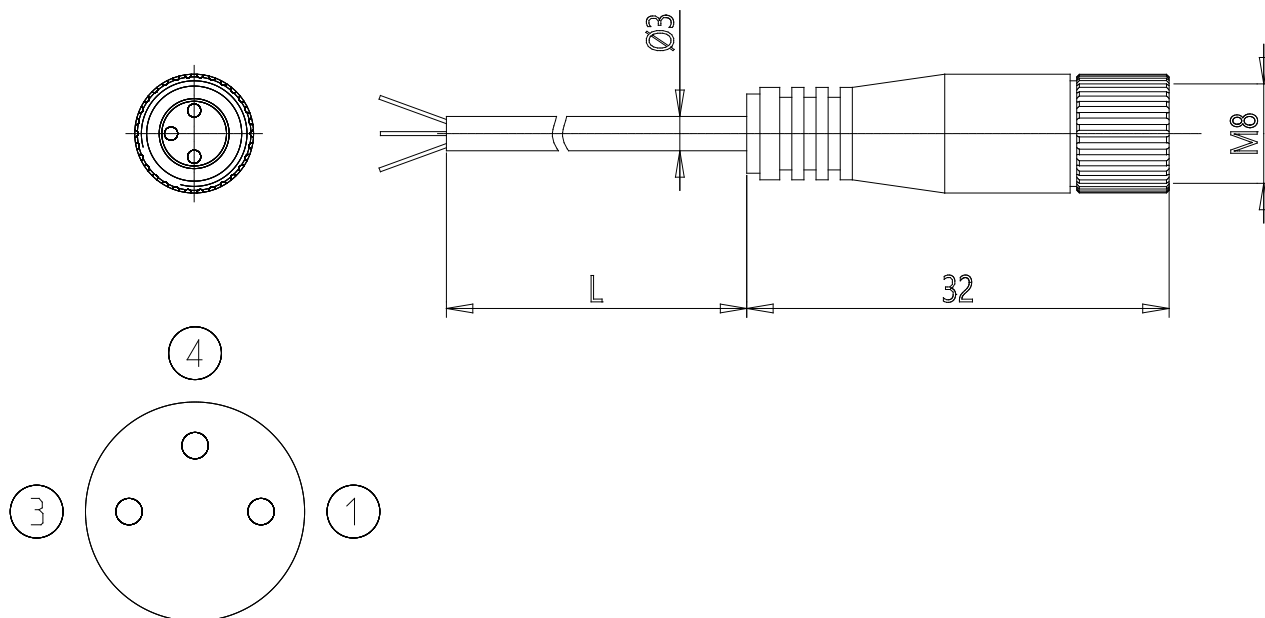

Connector - Mod. CS

Product code: CS-5

Datasheet creation date: 19/05/2026 08:31

Check the most updated document online [click here](#)

TECHNICAL DATA

Mod.	CS-5
------	------

Connector - Mod. CS

Product code: CS-5

DIMENSIONS

length (mt)	5
-------------	---