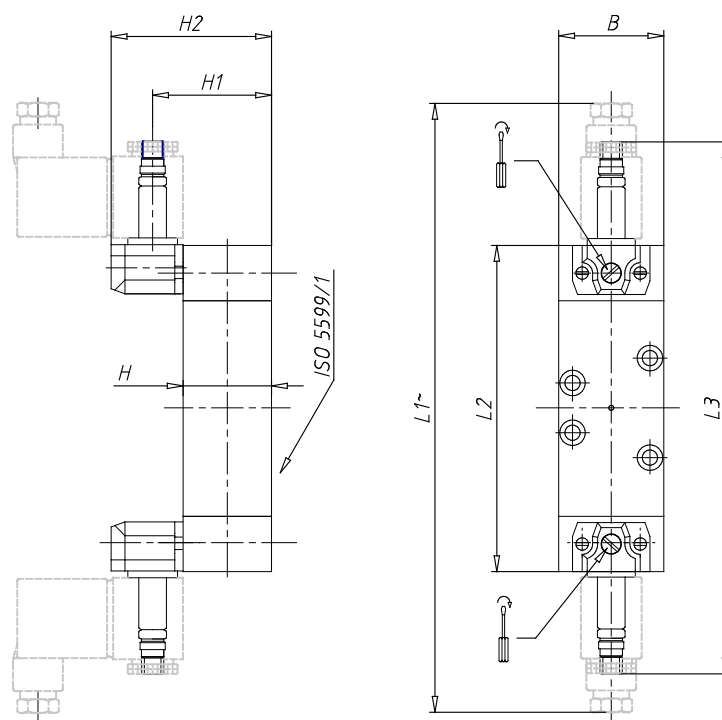

5/2-way, 5/3-way valves, ISO 5599/1, bistable - Series 9

Product code: 963-000-P11-23

Datasheet creation date: 19/05/2026 08:48

Check the most updated document online [click here](#)

■ TECHNICAL DATA

Mod.	963-000-P11-23
Size ISO	3

5/2-way, 5/3-way valves, ISO 5599/1, bistable - Series 9

Product code: 963-000-P11-23

DIMENSIONS

B (mm)	65
L1 (mm)	273
L2 (mm)	183
L3 (mm)	259
H (mm)	45
H1 (mm)	56.5
H2 (mm)	72