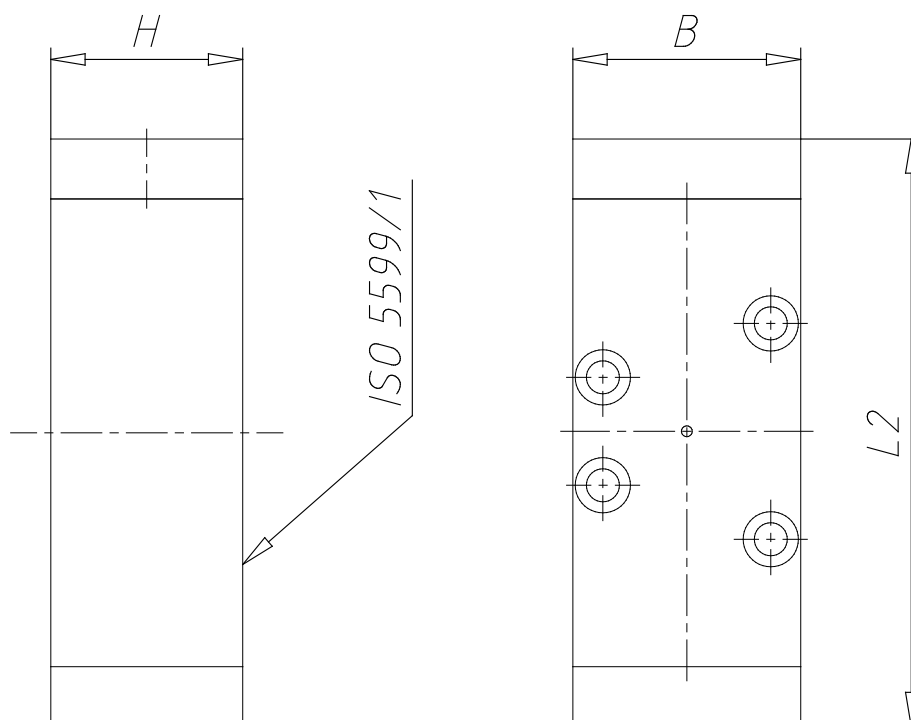

5/2-way valves, ISO 1, ISO 2, ISO 3, monostable, bistable - Series 9

Product code: 953-000-35

Datasheet creation date: 19/05/2026 17:07

Check the most updated document online [click here](#)

■ TECHNICAL DATA

| | |
|----------|------------|
| Mod. | 953-000-35 |
| Size ISO | 3 |

5/2-way valves, ISO 1, ISO 2, ISO 3, monostable, bistable - Series 9

Product code: 953-000-35

DIMENSIONS

| | |
|----------------|-----|
| B (mm) | 65 |
| L2 (mm) | 168 |
| H (mm) | 45 |