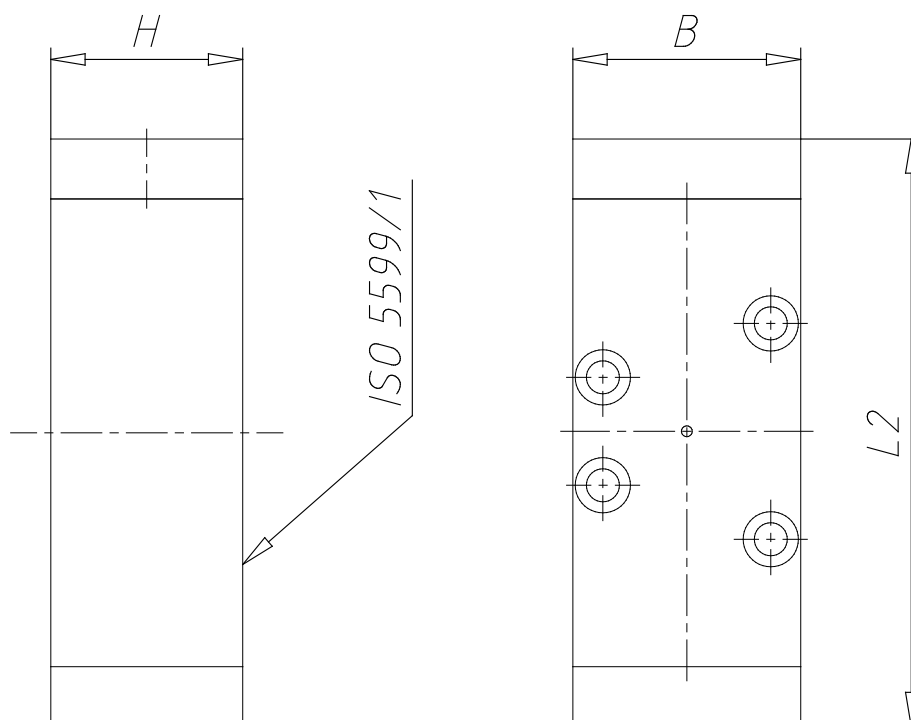

## 5/2-way valves, ISO 1, ISO 2, ISO 3, monostable, bistable - Series 9

Product code: 953-000-33

Datasheet creation date: 19/05/2026 18:11

Check the most updated document online [click here](#)

### ■ TECHNICAL DATA

Mod.	953-000-33
Size ISO	3

## 5/2-way valves, ISO 1, ISO 2, ISO 3, monostable, bistable - Series 9

Product code: 953-000-33

### DIMENSIONS

<b>B (mm)</b>	65
<b>L2 (mm)</b>	163
<b>H (mm)</b>	45