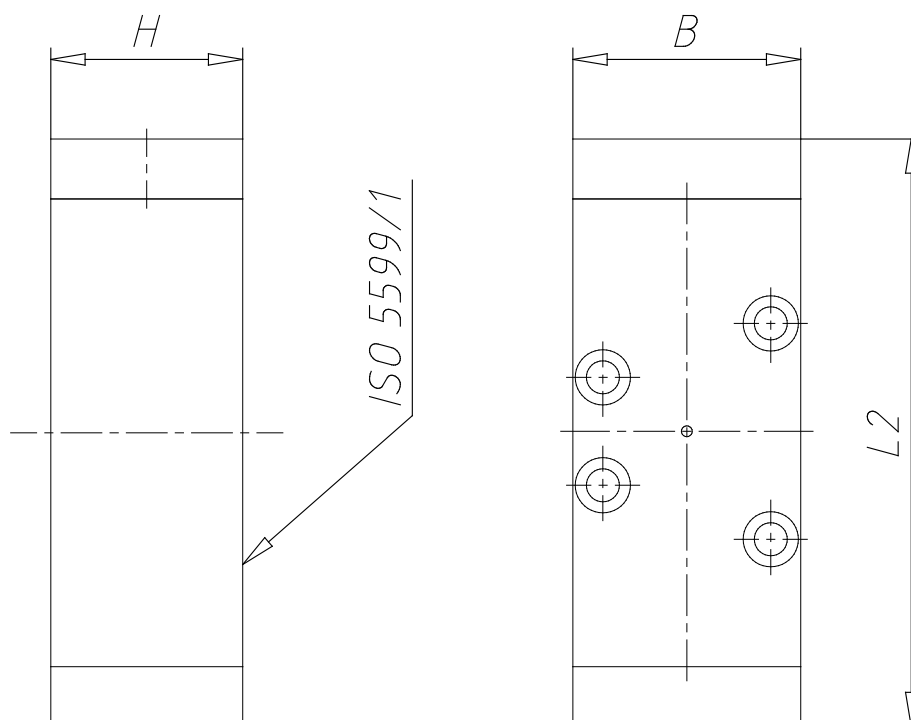

## 5/2-way valves, ISO 1, ISO 2, ISO 3, monostable, bistable - Series 9

Product code: 952-000-35

Datasheet creation date: 19/05/2026 17:06

Check the most updated document online [click here](#)

### TECHNICAL DATA

Mod.	952-000-35
Size ISO	2

## 5/2-way valves, ISO 1, ISO 2, ISO 3, monostable, bistable - Series 9

Product code: 952-000-35

### **DIMENSIONS**

<b>B (mm)</b>	51
<b>L2 (mm)</b>	118
<b>H (mm)</b>	33