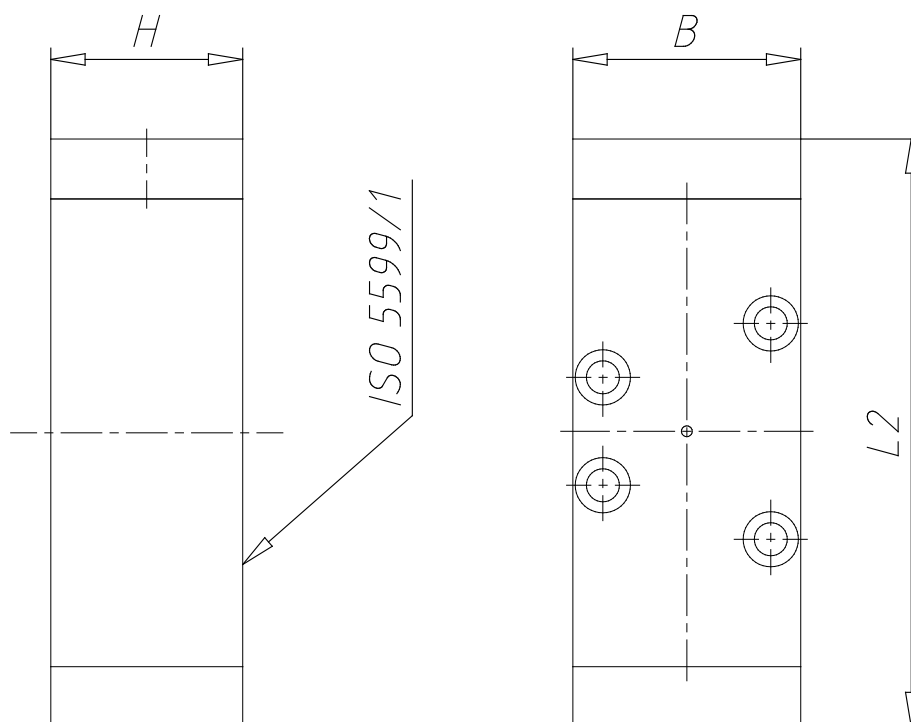

5/2-way valves, ISO 1, ISO 2, ISO 3, monostable, bistable - Series 9

Product code: 952-000-33

Datasheet creation date: 19/05/2026 17:05

Check the most updated document online [click here](#)

■ TECHNICAL DATA

Mod.	952-000-33
Size ISO	2

5/2-way valves, ISO 1, ISO 2, ISO 3, monostable, bistable - Series 9

Product code: 952-000-33

DIMENSIONS

B (mm)	51
L2 (mm)	118
H (mm)	33