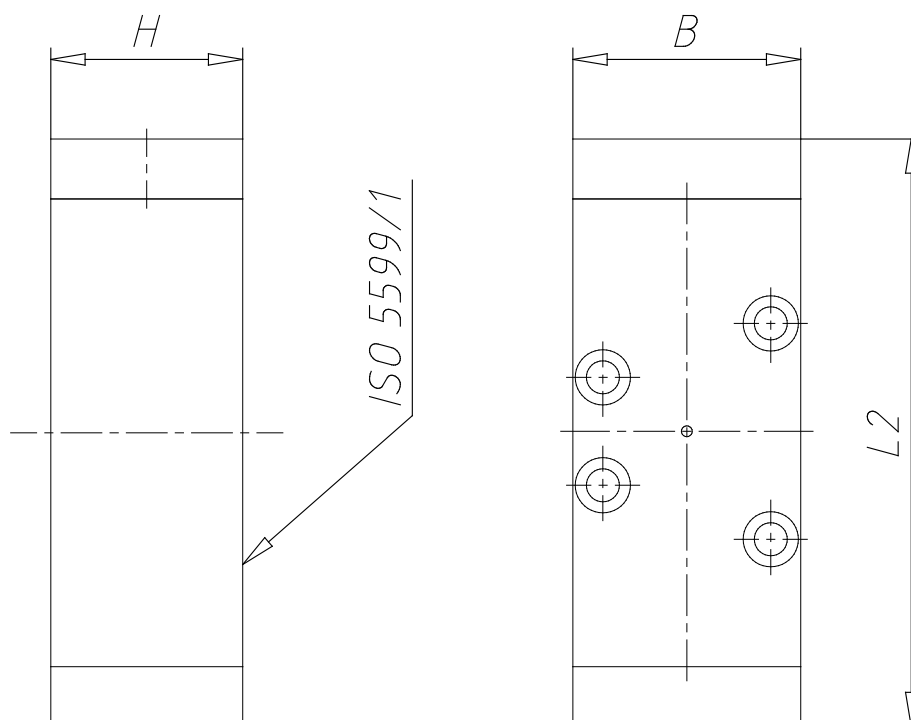

5/2-way valves, ISO 1, ISO 2, ISO 3, monostable, bistable - Series 9

Product code: 951-000-35

Datasheet creation date: 19/05/2026 17:03

Check the most updated document online [click here](#)

■ TECHNICAL DATA

| | |
|----------|------------|
| Mod. | 951-000-35 |
| Size ISO | 1 |

5/2-way valves, ISO 1, ISO 2, ISO 3, monostable, bistable - Series 9

Product code: 951-000-35

DIMENSIONS

| | |
|----------------|----|
| B (mm) | 38 |
| L2 (mm) | 98 |
| H (mm) | 32 |