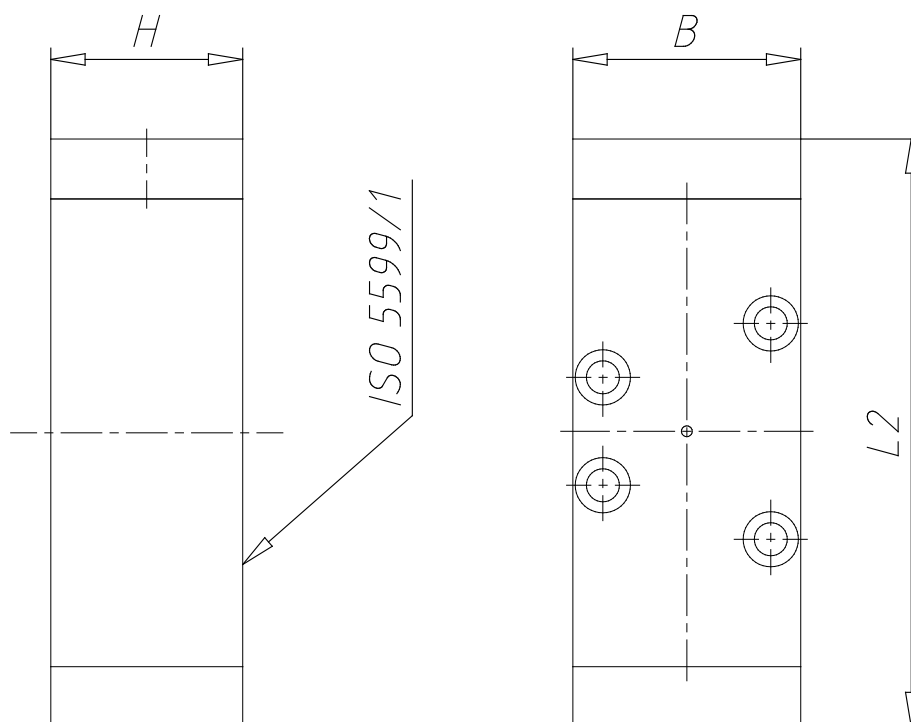

## 5/2-way valves, ISO 1, ISO 2, ISO 3, monostable, bistable - Series 9

Product code: 951-000-34

Datasheet creation date: 19/05/2026 18:11

Check the most updated document online [click here](#)

### TECHNICAL DATA

Mod.	951-000-34
Size ISO	1

## 5/2-way valves, ISO 1, ISO 2, ISO 3, monostable, bistable - Series 9

Product code: 951-000-34

### **DIMENSIONS**

<b>B (mm)</b>	38
<b>L2 (mm)</b>	98
<b>H (mm)</b>	32