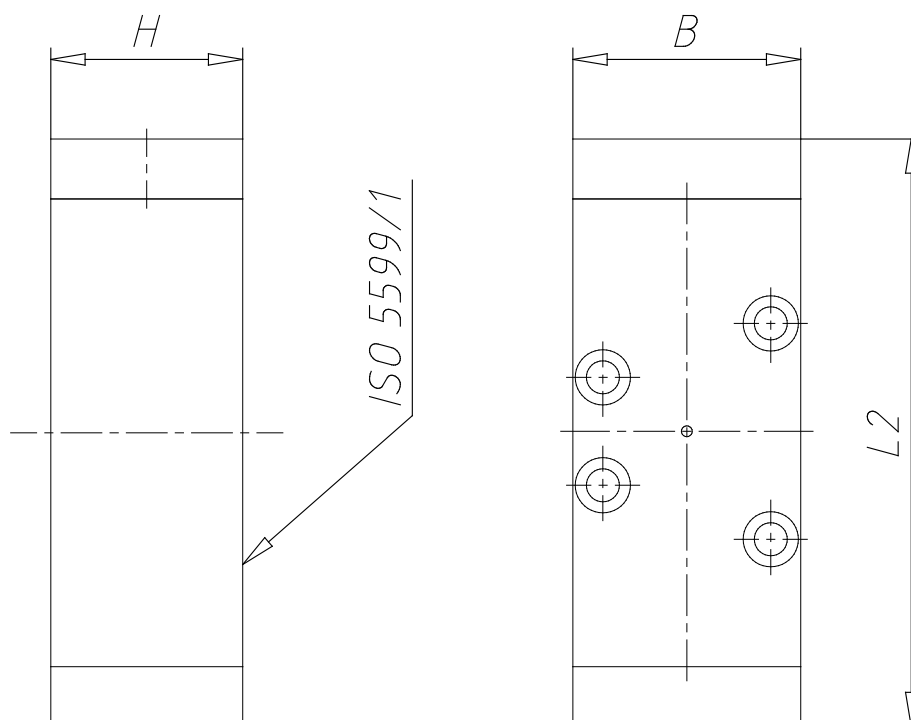

## 5/2-way valves, ISO 1, ISO 2, ISO 3, monostable, bistable - Series 9

Product code: 951-000-33

Datasheet creation date: 19/05/2026 17:03

Check the most updated document online [click here](#)

### ■ TECHNICAL DATA

Mod.	951-000-33
Size ISO	1

## 5/2-way valves, ISO 1, ISO 2, ISO 3, monostable, bistable - Series 9

Product code: 951-000-33

### **DIMENSIONS**

<b>B (mm)</b>	38
<b>L2 (mm)</b>	98
<b>H (mm)</b>	32