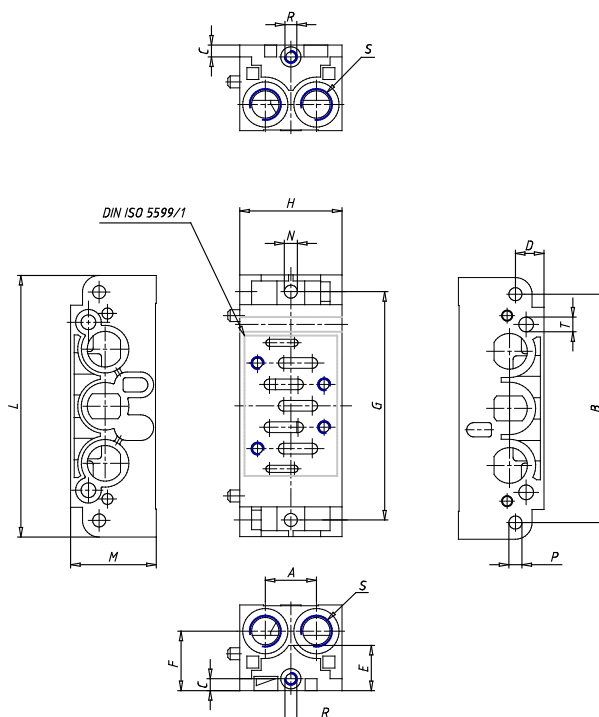

Manifold bases with common inlet and exhaust ports and with outlet ports on the front -

Product code: 901-N1A

Datasheet creation date: 19/05/2026 08:31

Check the most updated document online [click here](#)

TECHNICAL DATA

Mod.	901-N1A
Size	1

Manifold bases with common inlet and exhaust ports and with outlet ports on the front -

Product code: 901-N1A

DIMENSIONS

A (mm)	21.5
B (mm)	96
C (mm)	5
D (mm)	12
E (mm)	19
F (mm)	25
G (mm)	96
H (mm)	43
L (mm)	110
M (mm)	36
N (mm)	5.5
P (mm)	5.5
R	M5
S	G1/4
T (mm)	6.2