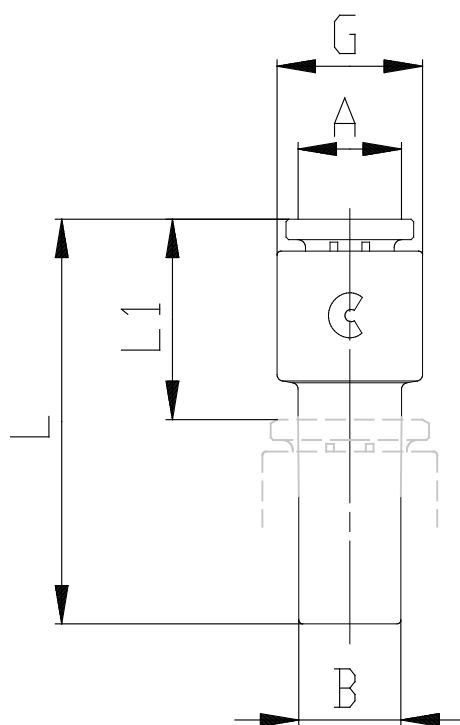

## Mod. 7800 - Compact fittings Serie 7000

Product code: 7800 6-10

Datasheet creation date: 20/05/2026 04:00

Check the most updated document online [click here](#)

### TECHNICAL DATA

Mod. (mm)	7800 6-10
-----------	-----------

## Mod. 7800 - Compact fittings Serie 7000

Product code: 7800 6-10

### **DIMENSIONS**

<b>A (mm)</b>	6
<b>B (mm)</b>	10
<b>G (mm)</b>	11.6
<b>L1 (mm)</b>	15.5
<b>L (mm)</b>	34.0