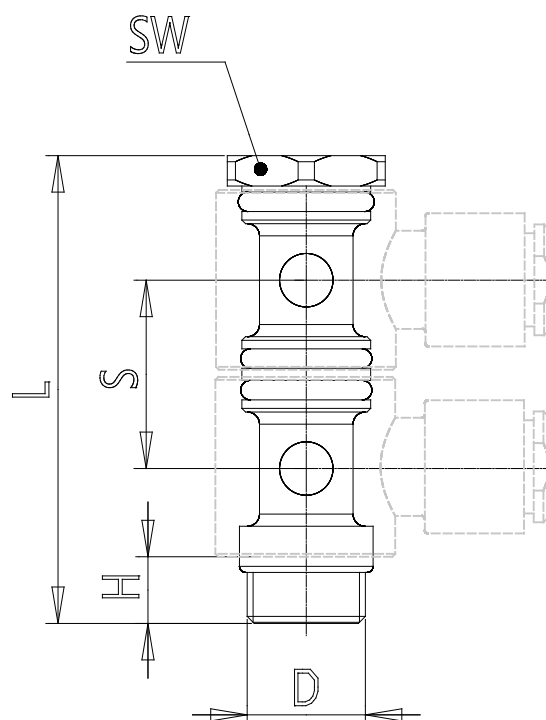

Mod. 7632 02 - Fittings Series 7000 - Automation

Product code: 7632 02-1/8

Datasheet creation date: 19/05/2026 18:07

Check the most updated document online [click here](#)

■ TECHNICAL DATA

Mod.	7632 02-1/8
------	-------------

Mod. 7632 02 - Fittings Series 7000 - Automation

Product code: 7632 02-1/8

DIMENSIONS

D	G1/8
E (mm)	7.8
L (mm)	38.5
S (mm)	15.5
O (mm)	15.5
V (mm)	11.0
SW (mm)	13
Weight (g)	14