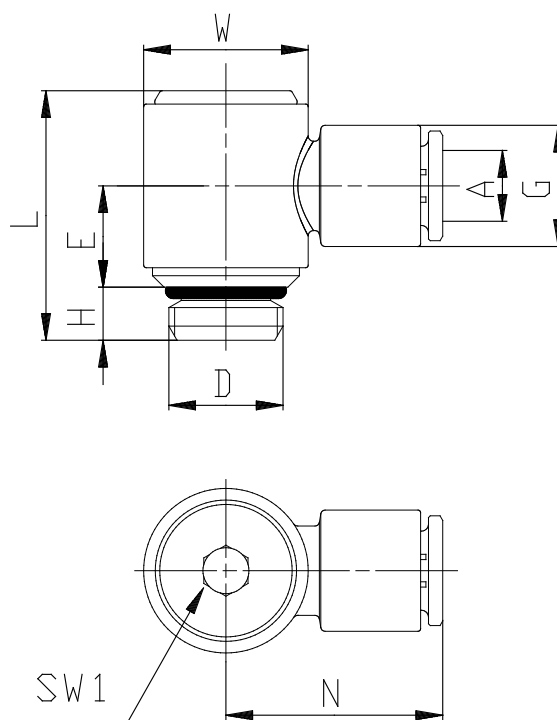

Mod. 7622 - Compact fittings Serie 7000

Product code: 7622 4-1/8

Datasheet creation date: 20/05/2026 03:59

Check the most updated document online [click here](#)

TECHNICAL DATA

Mod.	7622 4-1/8
------	------------

Mod. 7622 - Compact fittings Serie 7000

Product code: 7622 4-1/8

DIMENSIONS

A (mm)	4
D	G1/8
E (mm)	10.0
G (mm)	11.6
H (mm)	5
L (mm)	24.5
N (mm)	21.0
W (mm)	14.0
SW (mm)	4