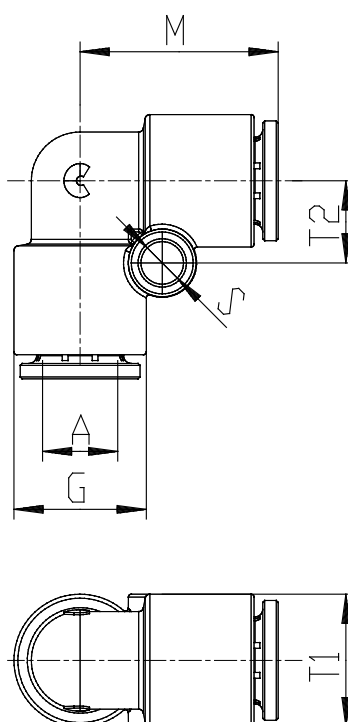

## Mod. 7550 - Compact fittings Serie 7000

Product code: 7550 16

Datasheet creation date: 19/05/2026 18:23

Check the most updated document online [click here](#)

### ■ TECHNICAL DATA

|           |         |
|-----------|---------|
| Mod. (mm) | 7550 16 |
|-----------|---------|

### DIMENSIONS

|                |      |
|----------------|------|
| <b>A (mm)</b>  | 16   |
| <b>G (mm)</b>  | 27.0 |
| <b>M (mm)</b>  | 33.5 |
| <b>S (mm)</b>  | 0    |
| <b>T1 (mm)</b> | 0.0  |
| <b>T2 (mm)</b> | 0.0  |