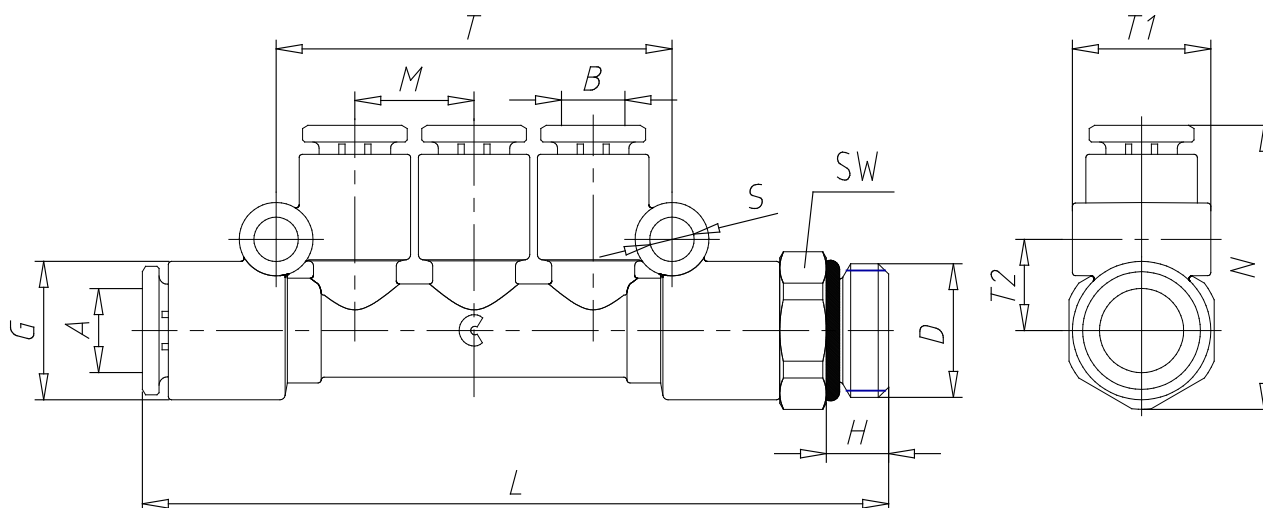

## Mod. 7542 - Compact fittings Serie 7000

Product code: 7542 6-4-1/8

Datasheet creation date: 19/05/2026 18:07

Check the most updated document online [click here](#)

### TECHNICAL DATA

Mod.	7542 6-4-1/8
------	--------------

## Mod. 7542 - Compact fittings Serie 7000

Product code: 7542 6-4-1/8

### DIMENSIONS

<b>A (mm)</b>	6
<b>B (mm)</b>	4
<b>D</b>	G1/8
<b>G (mm)</b>	11.0
<b>H (mm)</b>	5
<b>L (mm)</b>	62.5
<b>M (mm)</b>	9.6
<b>N (mm)</b>	24.5
<b>S (mm)</b>	4
<b>SW (mm)</b>	12
<b>T (mm)</b>	32.5
<b>T1 (mm)</b>	11.0
<b>T2 (mm)</b>	7.5