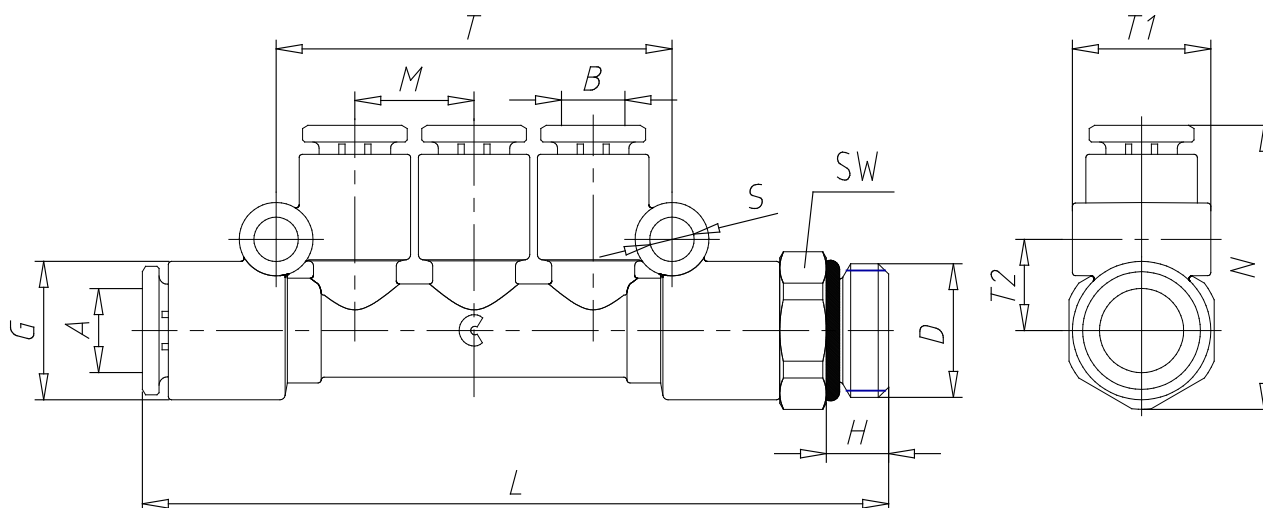

## Mod. 7542 - Compact fittings Serie 7000

Product code: 7542 6-4-1/4

Datasheet creation date: 19/05/2026 18:07

Check the most updated document online [click here](#)

### TECHNICAL DATA

Mod.	7542 6-4-1/4
------	--------------

## Mod. 7542 - Compact fittings Serie 7000

Product code: 7542 6-4-1/4

### DIMENSIONS

<b>A (mm)</b>	6
<b>B (mm)</b>	4
<b>D</b>	G1/4
<b>G (mm)</b>	11.0
<b>H (mm)</b>	6
<b>L (mm)</b>	63.5
<b>M (mm)</b>	9.6
<b>N (mm)</b>	25.5
<b>S (mm)</b>	4
<b>SW (mm)</b>	14
<b>T (mm)</b>	32.5
<b>T1 (mm)</b>	11.0
<b>T2 (mm)</b>	7.5