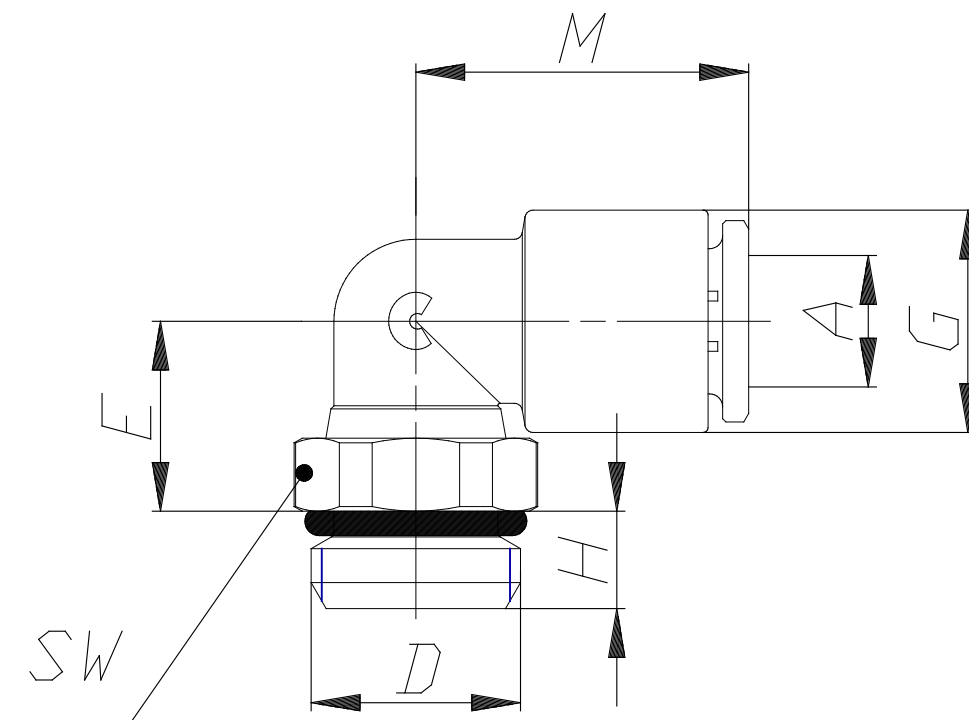

Mod. 7522 - Compact fittings Serie 7000

Product code: 7522 8-3/8

Datasheet creation date: 20/05/2026 03:57

Check the most updated document online [click here](#)

TECHNICAL DATA

| | |
|------|------------|
| Mod. | 7522 8-3/8 |
|------|------------|

Mod. 7522 - Compact fittings Serie 7000

Product code: 7522 8-3/8

DIMENSIONS

| | |
|----------------|------|
| A (mm) | 8 |
| D | G3/8 |
| E (mm) | 12.5 |
| G (mm) | 13.9 |
| H (mm) | 7.0 |
| M (mm) | 20.5 |
| SW (mm) | 19 |