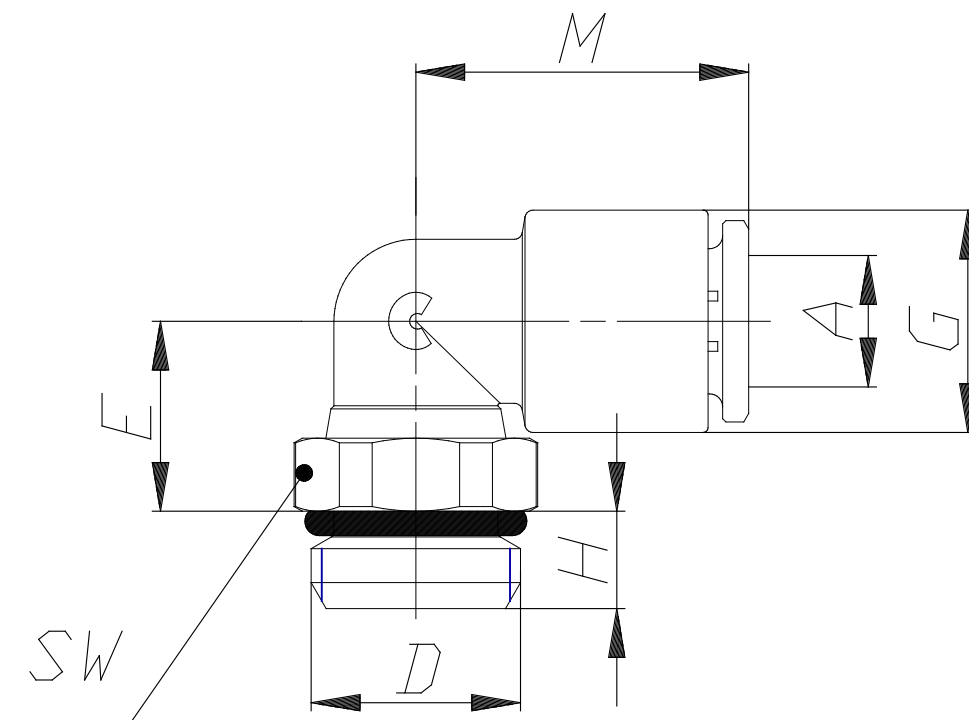

Mod. 7522 - Compact fittings Serie 7000

Product code: 7522 8-1/8

Datasheet creation date: 20/05/2026 03:58

Check the most updated document online [click here](#)

TECHNICAL DATA

Mod.	7522 8-1/8
------	------------

Mod. 7522 - Compact fittings Serie 7000

Product code: 7522 8-1/8

DIMENSIONS

A (mm)	8
D	G1/8
E (mm)	13.5
G (mm)	13.9
H (mm)	5.0
M (mm)	20.5
SW (mm)	12