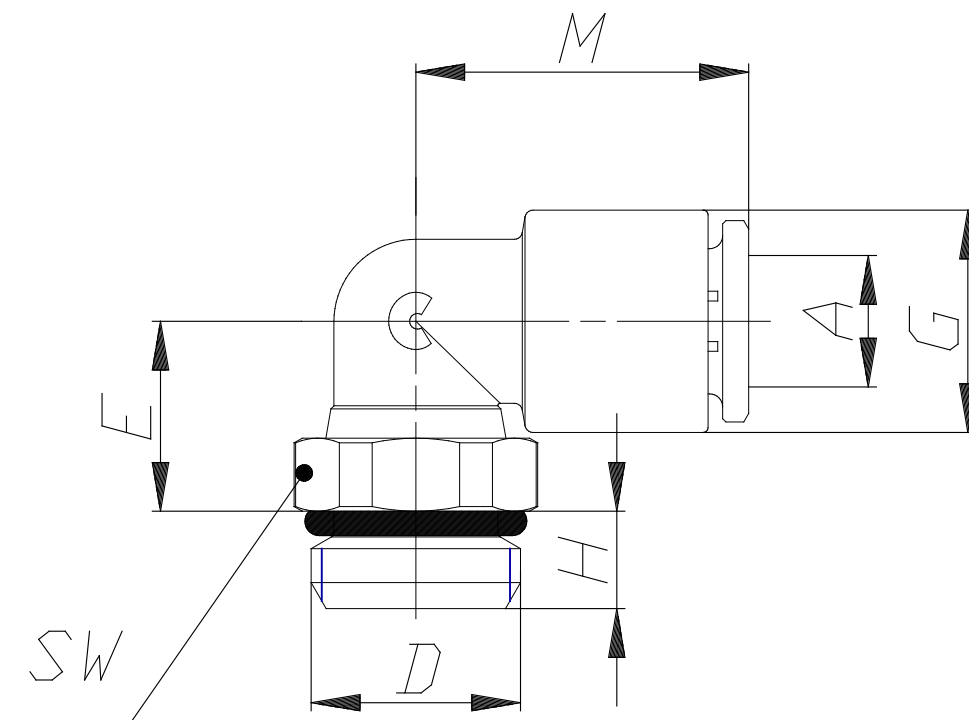

Mod. 7522 - Compact fittings Serie 7000

Product code: 7522 4-M5

Datasheet creation date: 20/05/2026 03:58

Check the most updated document online [click here](#)

TECHNICAL DATA

| | |
|------|-----------|
| Mod. | 7522 4-M5 |
|------|-----------|

Mod. 7522 - Compact fittings Serie 7000

Product code: 7522 4-M5

DIMENSIONS

| | |
|----------------|------|
| A (mm) | 4 |
| D | M5 |
| E (mm) | 8.5 |
| G (mm) | 9.4 |
| H (mm) | 3.5 |
| M (mm) | 17.0 |
| SW (mm) | 9 |