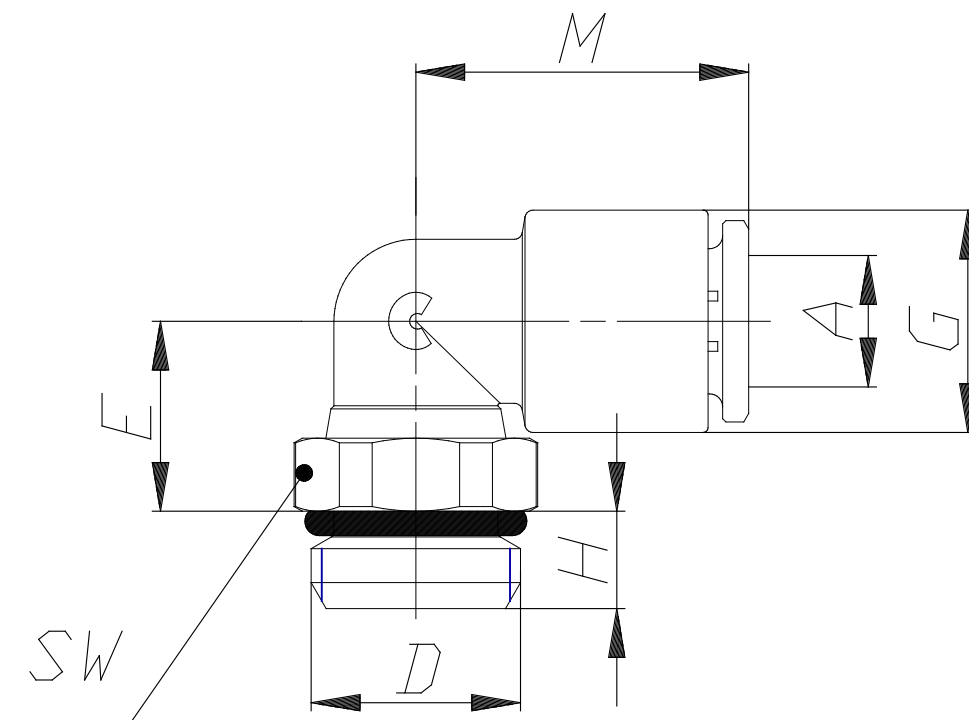

Mod. 7522 - Compact fittings Serie 7000

Product code: 7522 16-1/2

Datasheet creation date: 19/05/2026 18:23

Check the most updated document online [click here](#)

■ TECHNICAL DATA

Mod.	7522 16-1/2
------	-------------

Mod. 7522 - Compact fittings Serie 7000

Product code: 7522 16-1/2

DIMENSIONS

A (mm)	16
D	G1/2
E (mm)	30.0
G (mm)	27.0
H (mm)	8.0
M (mm)	33.5
SW (mm)	24