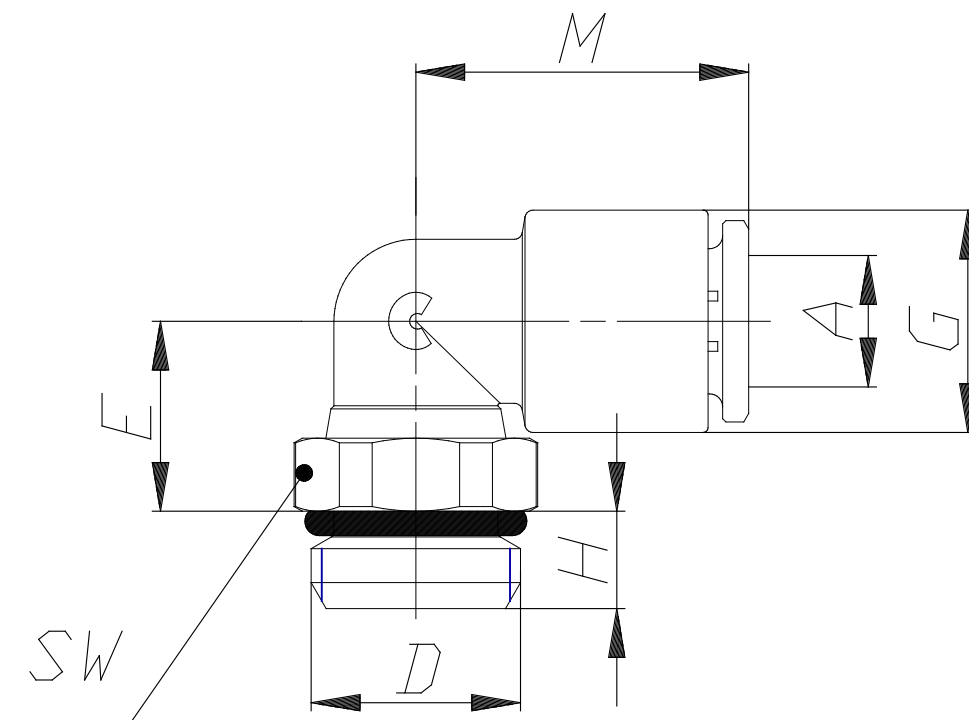

Mod. 7522 - Compact fittings Serie 7000

Product code: 7522 12-1/2

Datasheet creation date: 19/05/2026 18:07

Check the most updated document online [click here](#)

TECHNICAL DATA

Mod.	7522 12-1/2
------	-------------

Mod. 7522 - Compact fittings Serie 7000

Product code: 7522 12-1/2

DIMENSIONS

A (mm)	12
D	G1/2
E (mm)	15.5
G (mm)	20.2
H (mm)	8.0
M (mm)	28.0
SW (mm)	24