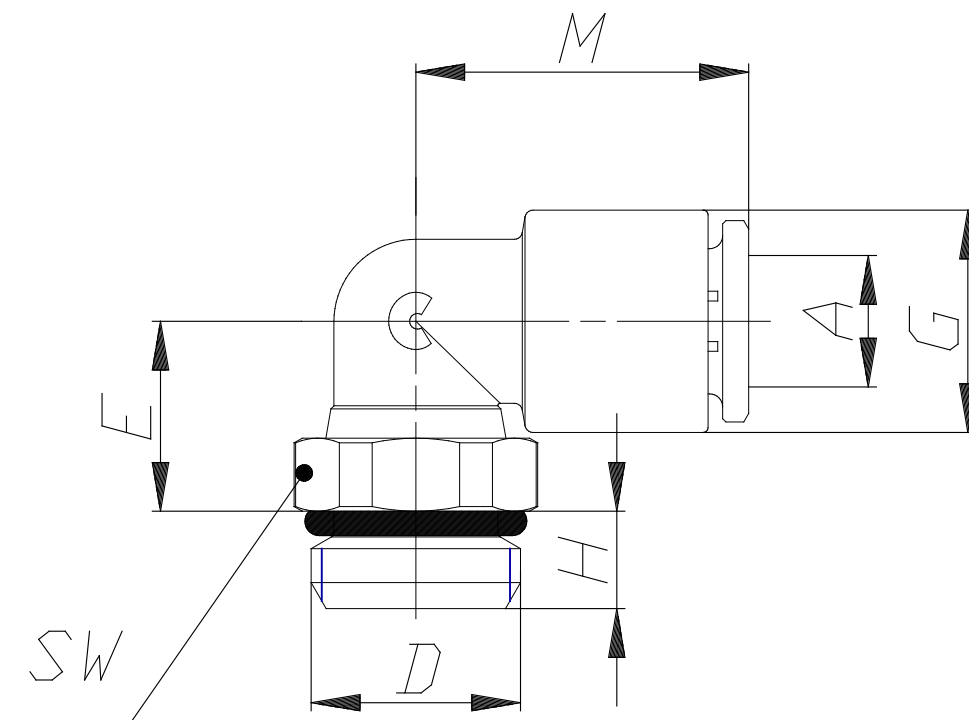

Mod. 7522 - Compact fittings Serie 7000

Product code: 7522 10-1/2

Datasheet creation date: 19/05/2026 18:23

Check the most updated document online [click here](#)

■ TECHNICAL DATA

| | |
|------|-------------|
| Mod. | 7522 10-1/2 |
|------|-------------|

Mod. 7522 - Compact fittings Serie 7000

Product code: 7522 10-1/2

■ DIMENSIONS

| | |
|----------------|------|
| A (mm) | 10 |
| D | G1/2 |
| E (mm) | 13.5 |
| G (mm) | 16.1 |
| H (mm) | 8.0 |
| M (mm) | 24.0 |
| SW (mm) | 24 |